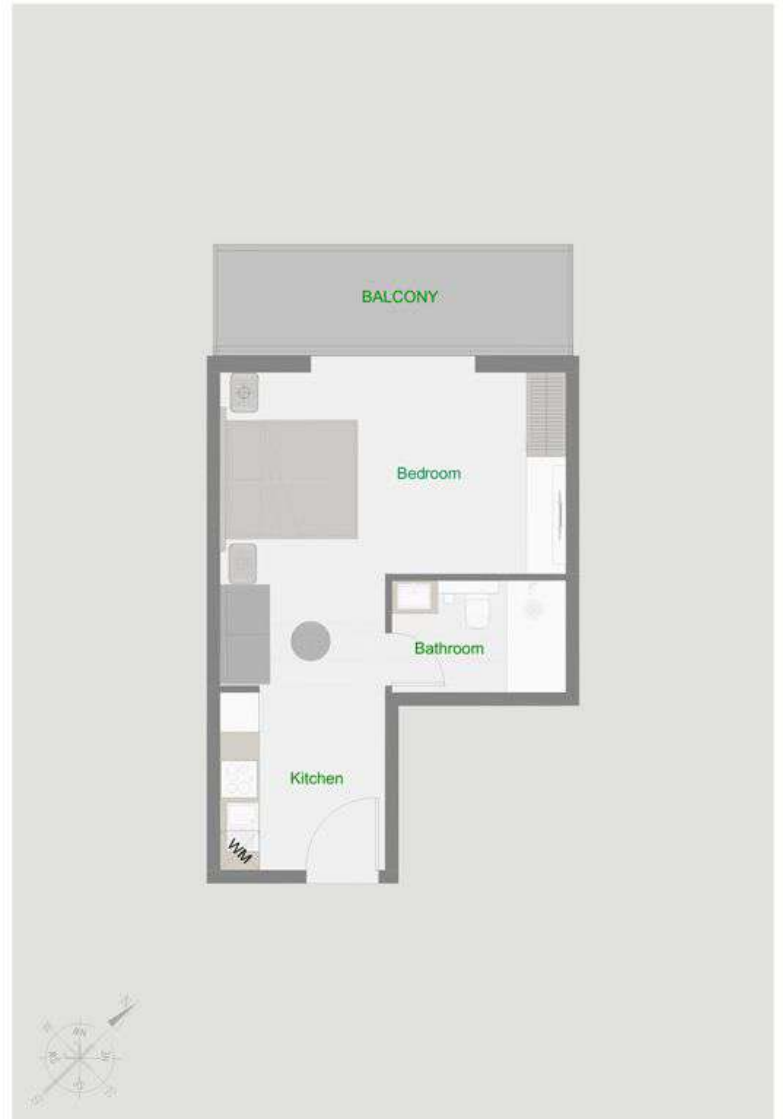

Studio

Tower	D
Type	1
Apartment Area	384.27 - 402.57 sq.ft.
Balcony Area	87.19 - 99.03 sq.ft.
Total Area	483.30 - 489.76 sq.ft.
View	Skyline

1 Bedroom

Tower	D
Type	1
Apartment Area	629.69 - 715.81 sq.ft.
Balcony Area	134.55 - 304.62 sq.ft.
Total Area	764.24 - 1,020.43 sq.ft.
View	Pool & Dubai Hills or Pool & Community or Pool

2 Bedroom

Tower	D
Type	1
Apartment Area	973.07 sq.ft.
Balcony Area	150.70 sq.ft.
Total Area	1,123.76 sq.ft.
View	Pool

3 Bedroom

Tower	D
Type	1
Apartment Area	1,596.30 sq.ft.
Balcony Area	628.62 sq.ft.
Total Area	2,224.92 sq.ft.
View	Pool, Skyline & Community or Pool, Skyline & Dubai Hills