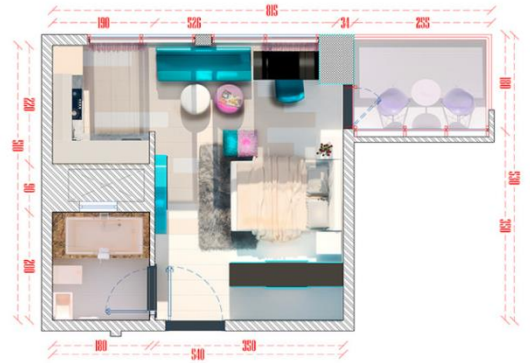

TYPICAL FLOOR PLAN

4th - 11th Floor Plan

TYPE 02 - STUDIO

The Area 527.86 sq.ft.

TYPICAL FLOOR PLAN

4th - 11th Floor Plan

TYPE 08 - 1 BEDROOM

The Area

1,160.24 sq.ft.