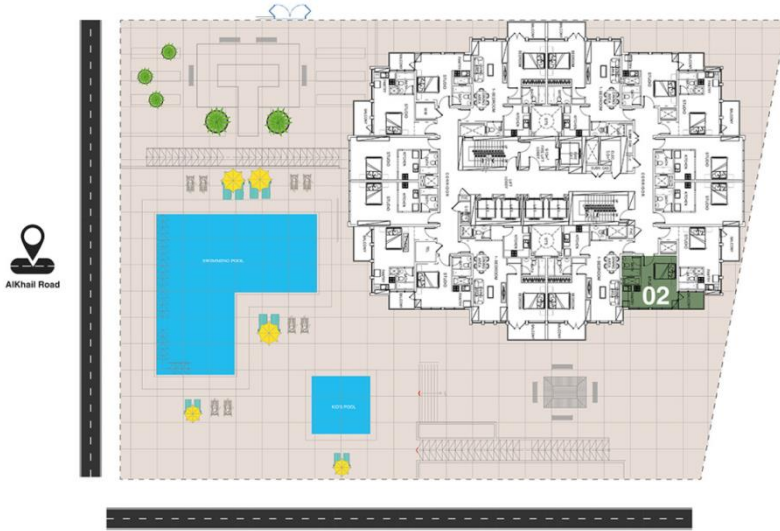

TYPICAL FLOOR PLAN

4th - 11th Floor Plan

TYPE 02 - STUDIO

The Area 527.86 sq.ft.

TYPICAL FLOOR PLAN

4th - 11th Floor Plan

TYPE 08 - 1 BEDROOM

The Area

1,160.24 sq.ft.