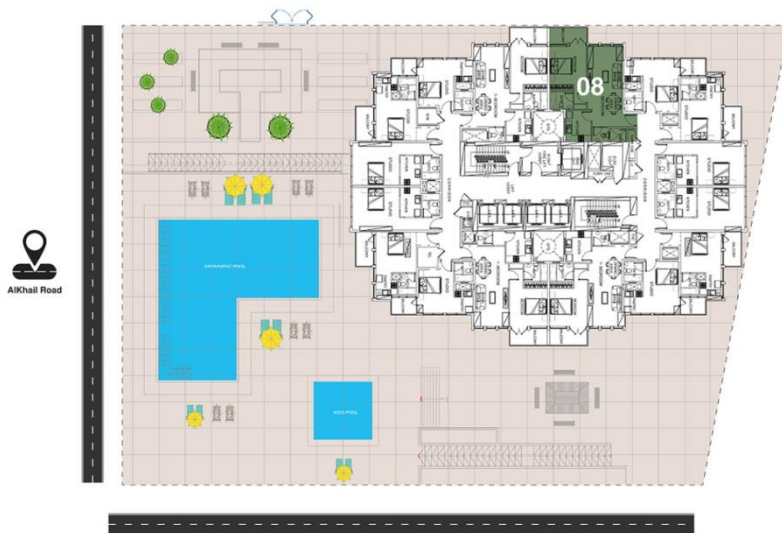

TYPICAL FLOOR PLAN

4th - 11th Floor Plan

TYPE 02 - STUDIO

The Area 527.86 sq.ft.

TYPICAL FLOOR PLAN

4th - 11th Floor Plan

TYPE 08 - 1 BEDROOM

The Area

1,160.24 sq.ft.