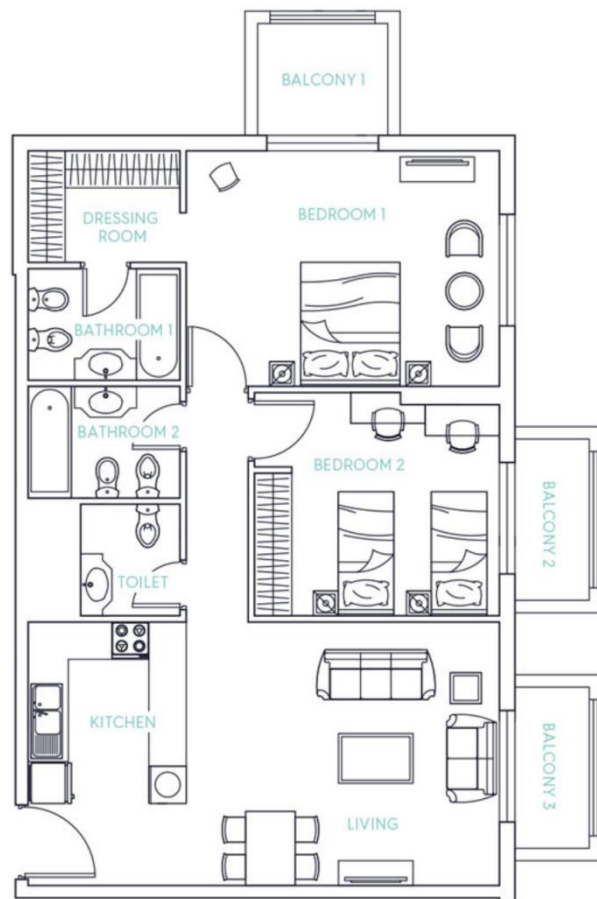

STUDIO APARTMENT

Generous studio apartments come fully equipped with contemporary fittings and appliances.

1 BEDROOM APARTMENT

Carefully designed one-bedroom units maximise living space through intelligent layouts. Ideal for self-contained serviced living.

2 BEDROOM APARTMENT

Premium two-bedroom units offer expansive spaces with luxurious finishings.