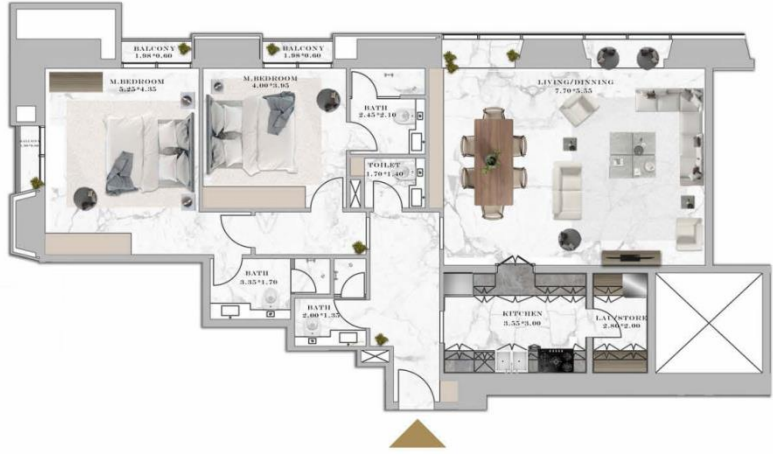

FRANCK MULLER
AETERNITAS TOWER
 BY LONDON GATE

4 BEDROOM DUPLEX

SUITE 100-01
 100/101

SUITE AREA	505.25 SQ.M	5438.40 SQ.FT
TERRACE AREA	0.00 SQ.M	0.00 SQ.FT
TOTAL AREA	505.25 SQ.M	5438.40 SQ.FT

KEY PLAN

FRANCK MULLER
AETERNITAS TOWER
 BY LONDON GATE

5 BEDROOM DUPLEX
 SUITE 102-01
 102/103

SUITE AREA	685.84 SQ.M	7382.32 SQ.FT
TERRACE AREA	0 SQ.M	0 SQ.FT
TOTAL AREA	685.84 SQ.M	7382.32 SQ.FT

KEY PLAN

FRANCK MULLER
AETERNITAS TOWER
BY LONDON GATE

2 BEDROOM
SUITE 59-01

SUITE AREA	146.98 SQ.M	1582.07 SQ.FT
TERRACE AREA	4.55 SQ.M	48.97 SQ.FT
TOTAL AREA	151.53 SQ.M	1631.05 SQ.FT

KEY PLAN

FRANCK MULLER
AETERNITAS TOWER
 BY LONDON GATE

1 BEDROOM
 SUITE 59-03

SUITE AREA	83.12 SQ.M	894.69 SQ.FT
TERRACE AREA	0.00 SQ.M	0.00 SQ.FT
TOTAL AREA	83.12 SQ.M	894.69 SQ.FT

KEY PLAN

FRANCK MULLER
AETERNITAS TOWER
 BY LONDON GATE

3 BEDROOM
SUITE 88-01

SUITE AREA	243.31 SQ.M	2618.99 SQ.FT
TERRACE AREA	0 SQ.M	0 SQ.FT
TOTAL AREA	243.31SQ.M	2618.99 SQ.FT

KEY PLAN