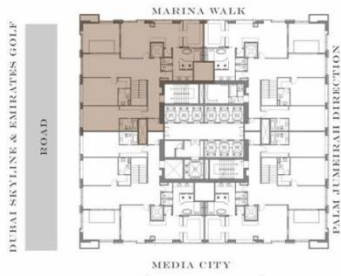

FRANCK MULLER
AETERNITAS TOWER
 BY LONDON GATE

4 BEDROOM DUPLEX

SUITE 100-01
 100/101

SUITE AREA	505.25 SQ.M	5438.40 SQ.FT
TERRACE AREA	0.00 SQ.M	0.00 SQ.FT
TOTAL AREA	505.25 SQ.M	5438.40 SQ.FT

KEY PLAN

FRANCK MULLER
AETERNITAS TOWER
 BY LONDON GATE

5 BEDROOM DUPLEX
 SUITE 102-01
 102/103

SUITE AREA	685.84 SQ.M	7382.32 SQ.FT
TERRACE AREA	0 SQ.M	0 SQ.FT
TOTAL AREA	685.84 SQ.M	7382.32 SQ.FT

KEY PLAN

FRANCK MULLER
AETERNITAS TOWER
BY LONDON GATE

2 BEDROOM
SUITE 59-01

SUITE AREA	146.98 SQ.M	1582.07 SQ.FT
TERRACE AREA	4.55 SQ.M	48.97 SQ.FT
TOTAL AREA	151.53 SQ.M	1631.05 SQ.FT

KEY PLAN

FRANCK MULLER
AETERNITAS TOWER
 BY LONDON GATE

1 BEDROOM
 SUITE 59-03

SUITE AREA	83.12 SQ.M	894.69 SQ.FT
TERRACE AREA	0.00 SQ.M	0.00 SQ.FT
TOTAL AREA	83.12 SQ.M	894.69 SQ.FT

KEY PLAN

FRANCK MULLER
AETERNITAS TOWER
 BY LONDON GATE

3 BEDROOM
SUITE 88-01

SUITE AREA	243.31 SQ.M	2618.99 SQ.FT
TERRACE AREA	0 SQ.M	0 SQ.FT
TOTAL AREA	243.31SQ.M	2618.99 SQ.FT

KEY PLAN