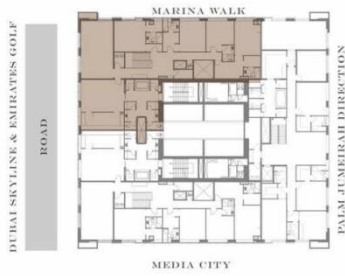

FRANCK MULLER
AETERNITAS TOWER
 BY LONDON GATE

4 BEDROOM DUPLEX

SUITE 100-01
 100/101

SUITE AREA	505.25 SQ.M	5438.40 SQ.FT
TERRACE AREA	0.00 SQ.M	0.00 SQ.FT
TOTAL AREA	505.25 SQ.M	5438.40 SQ.FT

KEY PLAN

FRANCK MULLER
AETERNITAS TOWER
 BY LONDON GATE

5 BEDROOM DUPLEX
 SUITE 102-01
 102/103

SUITE AREA	685.84 SQ.M	7382.32 SQ.FT
TERRACE AREA	0 SQ.M	0 SQ.FT
TOTAL AREA	685.84 SQ.M	7382.32 SQ.FT

KEY PLAN

FRANCK MULLER
AETERNITAS TOWER
BY LONDON GATE

2 BEDROOM
SUITE 59-01

SUITE AREA	146.98 SQ.M	1582.07 SQ.FT
TERRACE AREA	4.55 SQ.M	48.97 SQ.FT
TOTAL AREA	151.53 SQ.M	1631.05 SQ.FT

KEY PLAN

FRANCK MULLER
AETERNITAS TOWER
 BY LONDON GATE

1 BEDROOM
 SUITE 59-03

SUITE AREA	83.12 SQ.M	894.69 SQ.FT
TERRACE AREA	0.00 SQ.M	0.00 SQ.FT
TOTAL AREA	83.12 SQ.M	894.69 SQ.FT

KEY PLAN

FRANCK MULLER
AETERNITAS TOWER
 BY LONDON GATE

3 BEDROOM
SUITE 88-01

SUITE AREA	243.31 SQ.M	2618.99 SQ.FT
TERRACE AREA	0 SQ.M	0 SQ.FT
TOTAL AREA	243.31SQ.M	2618.99 SQ.FT

KEY PLAN