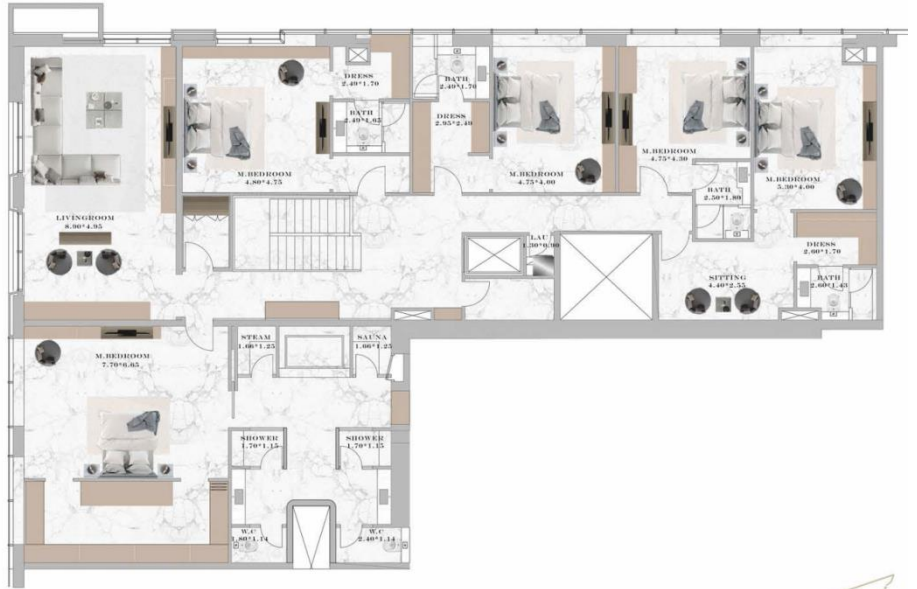

FRANCK MULLER
AETERNITAS TOWER
 BY LONDON GATE

4 BEDROOM DUPLEX

SUITE 100-01
 100/101

SUITE AREA	505.25 SQ.M	5438.40 SQ.FT
TERRACE AREA	0.00 SQ.M	0.00 SQ.FT
TOTAL AREA	505.25 SQ.M	5438.40 SQ.FT

KEY PLAN

FRANCK MULLER
AETERNITAS TOWER
 BY LONDON GATE

5 BEDROOM DUPLEX
 SUITE 102-01
 102/103

SUITE AREA	685.84 SQ.M	7382.32 SQ.FT
TERRACE AREA	0 SQ.M	0 SQ.FT
TOTAL AREA	685.84 SQ.M	7382.32 SQ.FT

KEY PLAN

FRANCK MULLER
AETERNITAS TOWER
BY LONDON GATE

2 BEDROOM
SUITE 59-01

SUITE AREA	146.98 SQ.M	1582.07 SQ.FT
TERRACE AREA	4.55 SQ.M	48.97 SQ.FT
TOTAL AREA	151.53 SQ.M	1631.05 SQ.FT

KEY PLAN

FRANCK MULLER
AETERNITAS TOWER
 BY LONDON GATE

1 BEDROOM
 SUITE 59-03

SUITE AREA	83.12 SQ.M	894.69 SQ.FT
TERRACE AREA	0.00 SQ.M	0.00 SQ.FT
TOTAL AREA	83.12 SQ.M	894.69 SQ.FT

KEY PLAN

FRANCK MULLER
AETERNITAS TOWER
 BY LONDON GATE

3 BEDROOM
SUITE 88-01

SUITE AREA	243.31 SQ.M	2618.99 SQ.FT
TERRACE AREA	0 SQ.M	0 SQ.FT
TOTAL AREA	243.31SQ.M	2618.99 SQ.FT

KEY PLAN