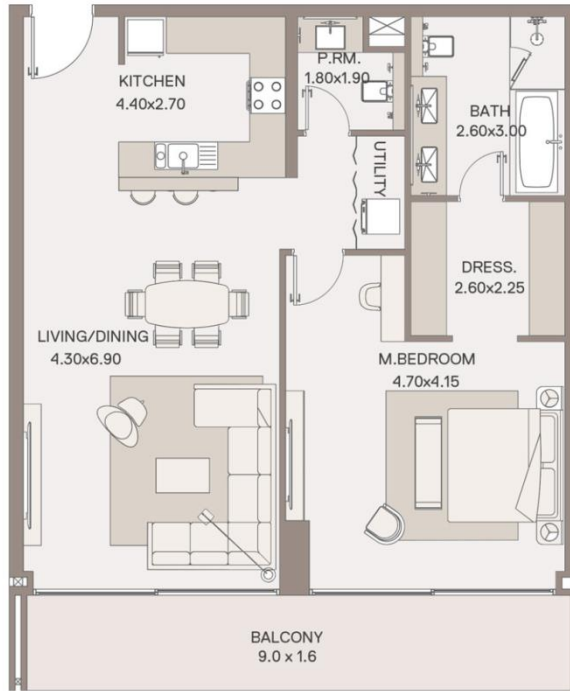

Floor Plan

1 Bedroom Apartment

HAVEN LIVING
by
METAC

TYPE : A1 UNIT NO: 05
FLOOR: 2ND

Suite area 967 sq.ft
Balcony area 159 sq.ft
Total Area 1,126 sq.ft

Floor Plan

2 Bedroom Duplex

HAVEN LIVING
by
METAC

TYPE : A UNIT NO: 03
FLOORS : 9TH

Suite area 1,962 sq.ft
Balcony area 615 sq.ft
Total Area 2,577 sq.ft

Key Plan

9th floor

10th floor

HAVEN LIVING
by
METAC

Floor Plan

3 Bedroom Apartment

HAVEN LIVING
by
METAC

TYPE : A1 UNIT NO: 04
 FLOORS : 6TH

Suite area 1,945 sq.ft
 Balcony area 506 sq.ft
 Total Area 2,451 sq.ft

Floor Plan

4 Bedroom Apartment

HAVEN LIVING
by
METAC

TYPE : A UNIT NO: 01
FLOORS : 1ST

Suite area 2,443 sq.ft
Balcony area 3,230 sq.ft
Total Area 5,673 sq.ft