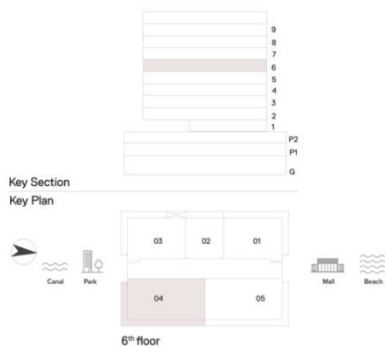

Floor Plan

1 Bedroom Apartment

HAVEN LIVING
by
METAC

TYPE : A1 UNIT NO: 05
FLOOR: 2ND

Suite area 967 sq.ft
Balcony area 159 sq.ft
Total Area 1,126 sq.ft

Floor Plan

2 Bedroom Duplex

HAVEN LIVING
by
METAC

TYPE : A UNIT NO: 03
FLOORS : 9TH

Suite area 1,962 sq.ft
Balcony area 615 sq.ft
Total Area 2,577 sq.ft

Key Plan

9th floor

10th floor

HAVEN LIVING
by
METAC

Floor Plan

3 Bedroom Apartment

HAVEN LIVING
by
METAC

TYPE : A1 UNIT NO: 04
 FLOORS : 6TH

Suite area 1,945 sq.ft
 Balcony area 506 sq.ft
 Total Area 2,451 sq.ft

Floor Plan

4 Bedroom Apartment

HAVEN LIVING
by
METAC

TYPE : A UNIT NO: 01
FLOORS : 1ST

Suite area 2,443 sq.ft
Balcony area 3,230 sq.ft
Total Area 5,673 sq.ft