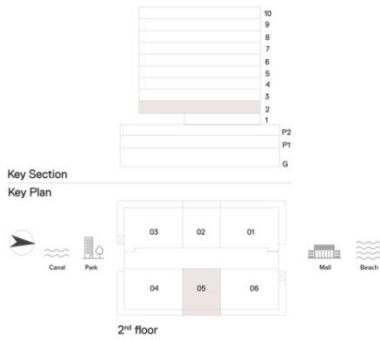

Floor Plan

1 Bedroom Apartment

HAVEN LIVING
by
METAC

TYPE : A1 UNIT NO: 05
FLOOR: 2ND

Suite area 967 sq.ft
Balcony area 159 sq.ft
Total Area 1,126 sq.ft

Floor Plan

2 Bedroom Duplex

HAVEN LIVING
by
METAC

TYPE : A UNIT NO: 03
FLOORS : 9TH

Suite area 1,962 sq.ft
Balcony area 615 sq.ft
Total Area 2,577 sq.ft

Key Plan

9th floor

10th floor

HAVEN LIVING
by
METAC

Floor Plan

3 Bedroom Apartment

HAVEN LIVING
by
METAC

TYPE : A1 UNIT NO: 04
 FLOORS : 6TH

Suite area 1,945 sq.ft
 Balcony area 506 sq.ft
 Total Area 2,451 sq.ft

Floor Plan

4 Bedroom Apartment

HAVEN LIVING
by
METAC

TYPE : A UNIT NO: 01
FLOORS : 1ST

Suite area 2,443 sq.ft
Balcony area 3,230 sq.ft
Total Area 5,673 sq.ft