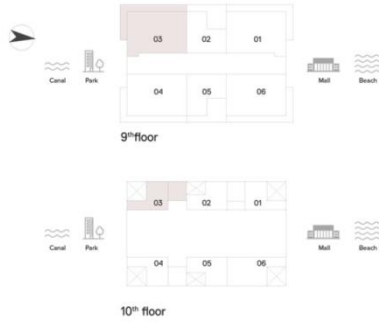

Floor Plan

1 Bedroom Apartment

HAVEN LIVING
by
METAC

TYPE : A1 UNIT NO: 05
FLOOR: 2ND

Suite area 967 sq.ft
Balcony area 159 sq.ft
Total Area 1,126 sq.ft

Floor Plan

2 Bedroom Duplex

HAVEN LIVING
by
METAC

TYPE : A UNIT NO: 03
FLOORS : 9TH

Suite area 1,962 sq.ft
Balcony area 615 sq.ft
Total Area 2,577 sq.ft

Key Plan

9th floor

10th floor

HAVEN LIVING
by
METAC

Floor Plan

3 Bedroom Apartment

HAVEN LIVING
by
METAC

TYPE : A1 UNIT NO: 04
 FLOORS : 6TH

Suite area 1,945 sq.ft
 Balcony area 506 sq.ft
 Total Area 2,451 sq.ft

Floor Plan

4 Bedroom Apartment

HAVEN LIVING
by
METAC

TYPE : A UNIT NO: 01
FLOORS : 1ST

Suite area 2,443 sq.ft
Balcony area 3,230 sq.ft
Total Area 5,673 sq.ft