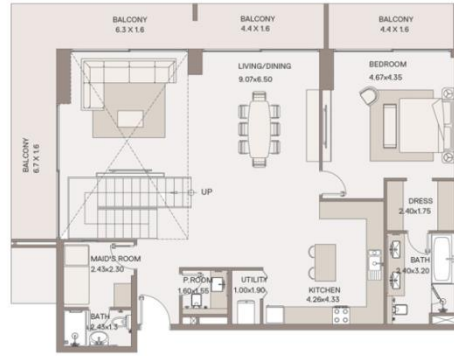

Floor Plan

1 Bedroom Apartment

HAVEN LIVING
by
METAC

TYPE : A1 UNIT NO: 05
FLOOR: 2ND

Suite area 967 sq.ft
Balcony area 159 sq.ft
Total Area 1,126 sq.ft

Floor Plan

2 Bedroom Duplex

HAVEN LIVING
by
METAC

TYPE : A UNIT NO: 03
FLOORS : 9TH

Suite area 1,962 sq.ft
Balcony area 615 sq.ft
Total Area 2,577 sq.ft

Key Plan

9th floor

10th floor

HAVEN LIVING
by
METAC

Floor Plan

3 Bedroom Apartment

HAVEN LIVING
by
METAC

TYPE : A1 UNIT NO: 04
 FLOORS : 6TH

Suite area 1,945 sq.ft
 Balcony area 506 sq.ft
 Total Area 2,451 sq.ft

Floor Plan

4 Bedroom Apartment

HAVEN LIVING
by
METAC

TYPE : A UNIT NO: 01
FLOORS : 1ST

Suite area 2,443 sq.ft
Balcony area 3,230 sq.ft
Total Area 5,673 sq.ft