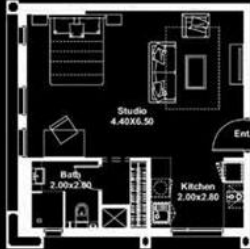

AFNAN 1,2,3 & 4
STUDIO APARTMENT - TYPE A & H

ST/A

ST/H

TYPE	UNIT NO.	LEVEL	UNIT (SQ.FT.)	BALCONY (SQ.FT.)	TOTAL (SQ.FT.)	TOTAL COUNT (NO.)
ST/A	07 (BLDG 1,2 & 4)	1	498	0	498	3
ST/H	07 (BLDG 3)	1	498	251	749	1

AFNAN 5,6 & 7
THREE BEDROOM APARTMENT - TYPE A

3BR/A

TYPE	UNIT NO.	LEVEL	UNIT (SQ. FT.)	BALCONY (SQ. FT.)	TOTAL (SQ. FT.)	TOTAL COUNT (NO.)
3BR/A	07,08,14 & 15	5-6	1,481	196	1,677	8
	06 & 07	7	1,481	196	1,677	2