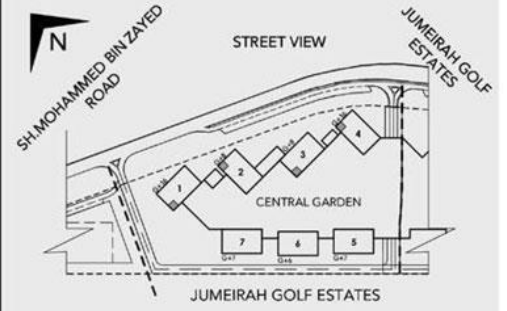

AFNAN 1,2,3 & 4
STUDIO APARTMENT - TYPE A & H

ST/A

ST/H

TYPE	UNIT NO.	LEVEL	UNIT (SQ.FT.)	BALCONY (SQ.FT.)	TOTAL (SQ.FT.)	TOTAL COUNT (NO.)
ST/A	07 (BLDG 1,2 & 4)	1	498	0	498	3
ST/H	07 (BLDG 3)	1	498	251	749	1