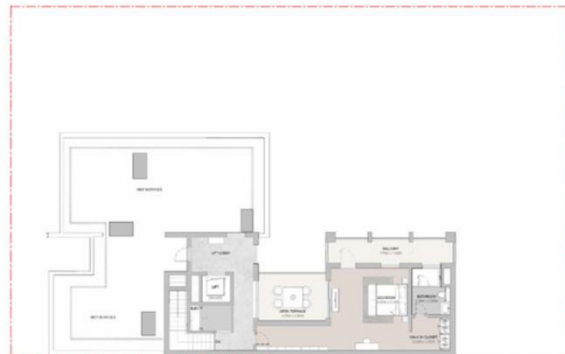

Second Floor