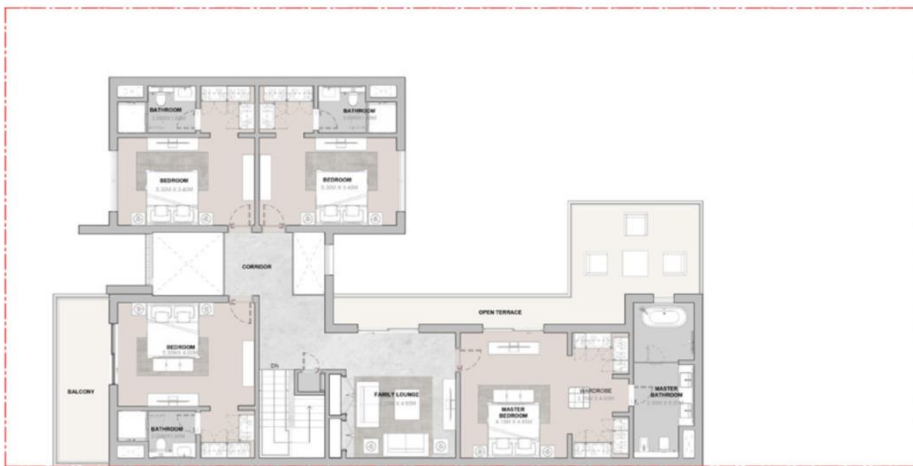

5 Bedroom Villa | Type A

Plot Area
 Min 577.50 sq.m Max 650.10 sq.m
 Min 6216.16 sq.ft Max 6997.62 sq.ft

Saleable Area
 539.50 sq.m
 5807.13 sq.ft

Ground Floor

First Floor

4 Bedroom Villa | Type A

Plot Area
 Min 575.11 sq.m Max 650.10 sq.m
 Min 6190.44 sq.ft Max 6997.62 sq.ft

Saleable Area
 460.60 sq.m
 4957.86 sq.ft

Ground Floor

First Floor

6 Bedroom Villa I Type A

Plot Area 810.00 sqm
6718.77 sqft

Saleable Area 667.62 sqm
5736.2 sqft

Ground Floor

First Floor

Second Floor