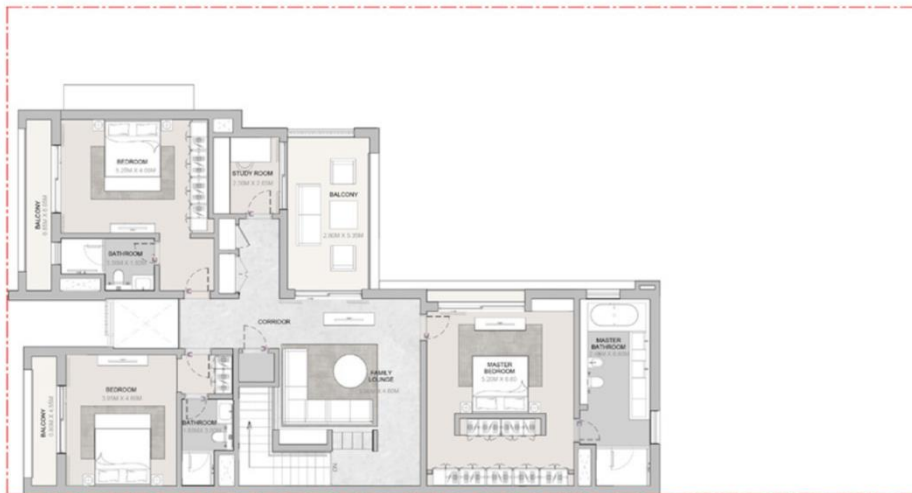

5 Bedroom Villa | Type A

Plot Area
 Min 577.50 sq.m Max 650.10 sq.m
 Min 6216.16 sq.ft Max 6997.62 sq.ft

Saleable Area
 539.50 sq.m
 5807.13 sq.ft

Ground Floor

First Floor

4 Bedroom Villa | Type A

Plot Area
 Min 575.11 sq.m Max 650.10 sq.m
 Min 6190.44 sq.ft Max 6997.62 sq.ft

Saleable Area
 460.60 sq.m
 4957.86 sq.ft

Ground Floor

First Floor

6 Bedroom Villa I Type A

Plot Area 810.00 sqm
6718.77 sqft

Saleable Area 667.62 sqm
5736.2 sqft

Ground Floor

First Floor

Second Floor