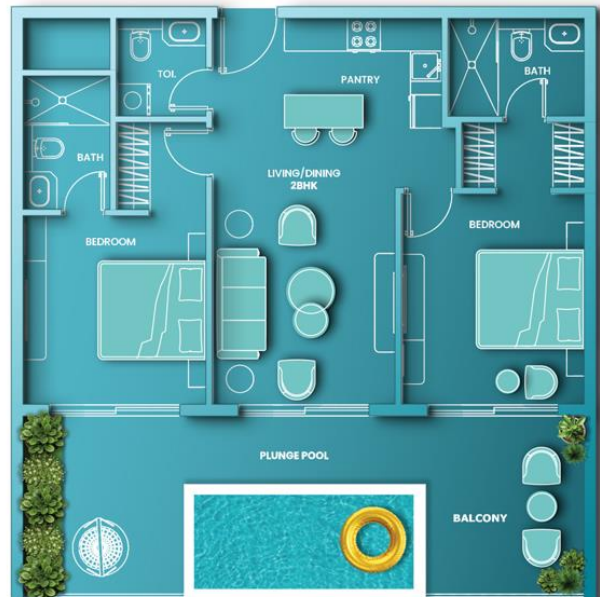

## STUDIO

BEDROOM WITH  
EN-SUITE BATHROOM

TERRACE  
BALCONY

FULLY FITTED  
KITCHEN

## 2 BHK WITH DESIGNER PRIVATE POOL

2 BEDROOM WITH  
EN-SUITE BATHROOM

FULLY FITTED  
KITCHEN

GUEST POWDER  
BATHROOM

TERRACE  
BALCONY

DESIGNER  
PRIVATE POOL

OUTDOOR  
LIVING SPACE