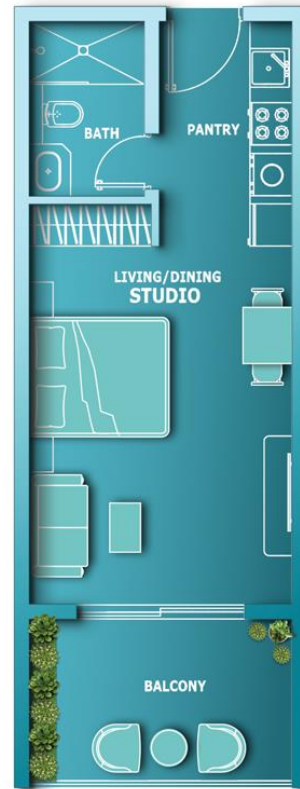

## STUDIO

BEDROOM WITH  
EN-SUITE BATHROOM

TERRACE  
BALCONY

FULLY FITTED  
KITCHEN

## 2 BHK WITH DESIGNER PRIVATE POOL

2 BEDROOM WITH  
EN-SUITE BATHROOM

FULLY FITTED  
KITCHEN

GUEST POWDER  
BATHROOM

TERRACE  
BALCONY

DESIGNER  
PRIVATE POOL

OUTDOOR  
LIVING SPACE