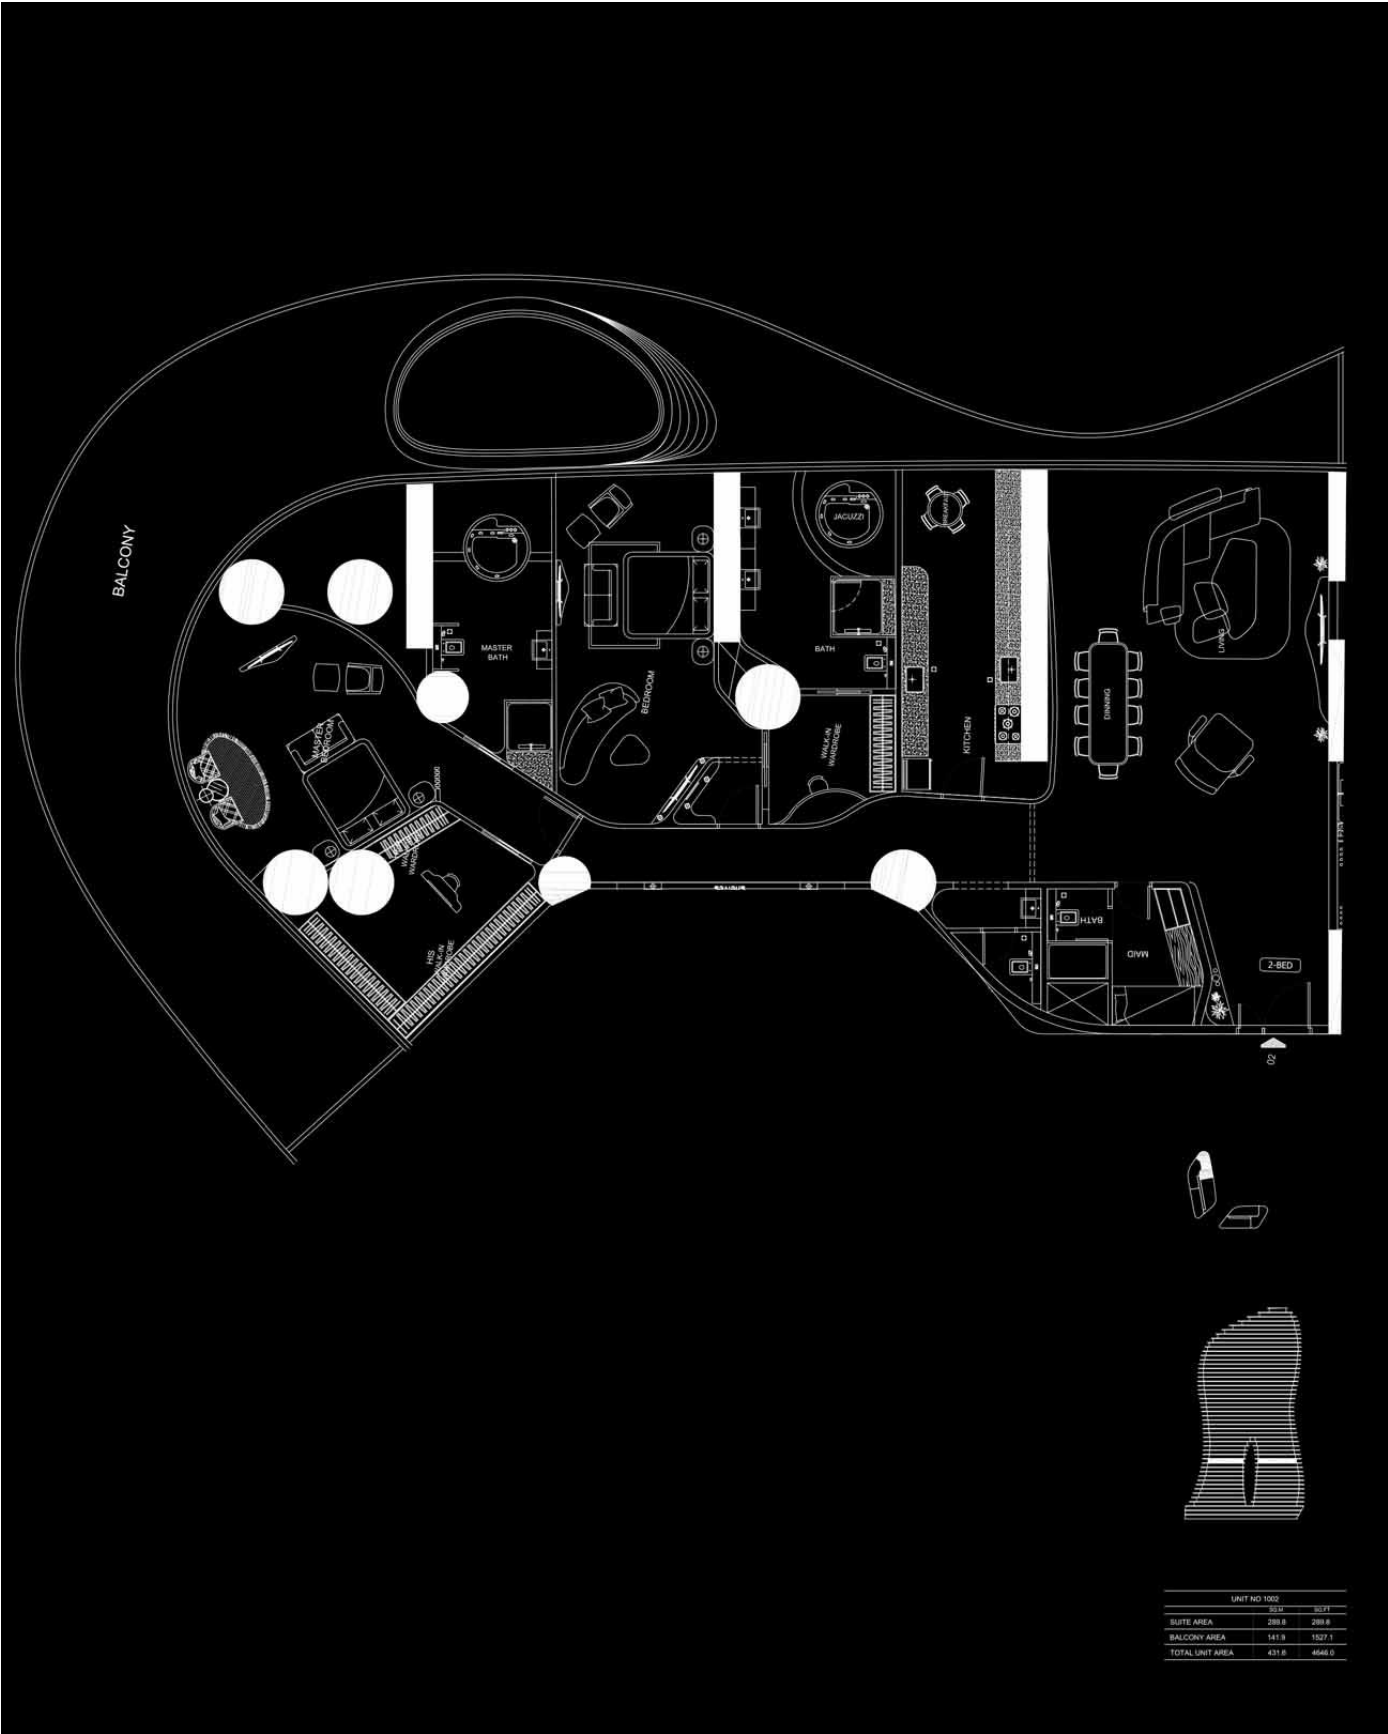

UNIT NO 1303	
SUITE AREA	402.0 4326.6
BALCONY AREA	238.5 2567.0
TOTAL UNIT AREA	640.4 6893.5

UNIT NO 1002	
SUITE AREA	328.9
BALCONY AREA	141.9
TOTAL UNIT AREA	470.8

UNIT NO 1001	
SITE AREA	3171.1
BALCONY AREA	87.2
TOTAL UNIT AREA	404.8