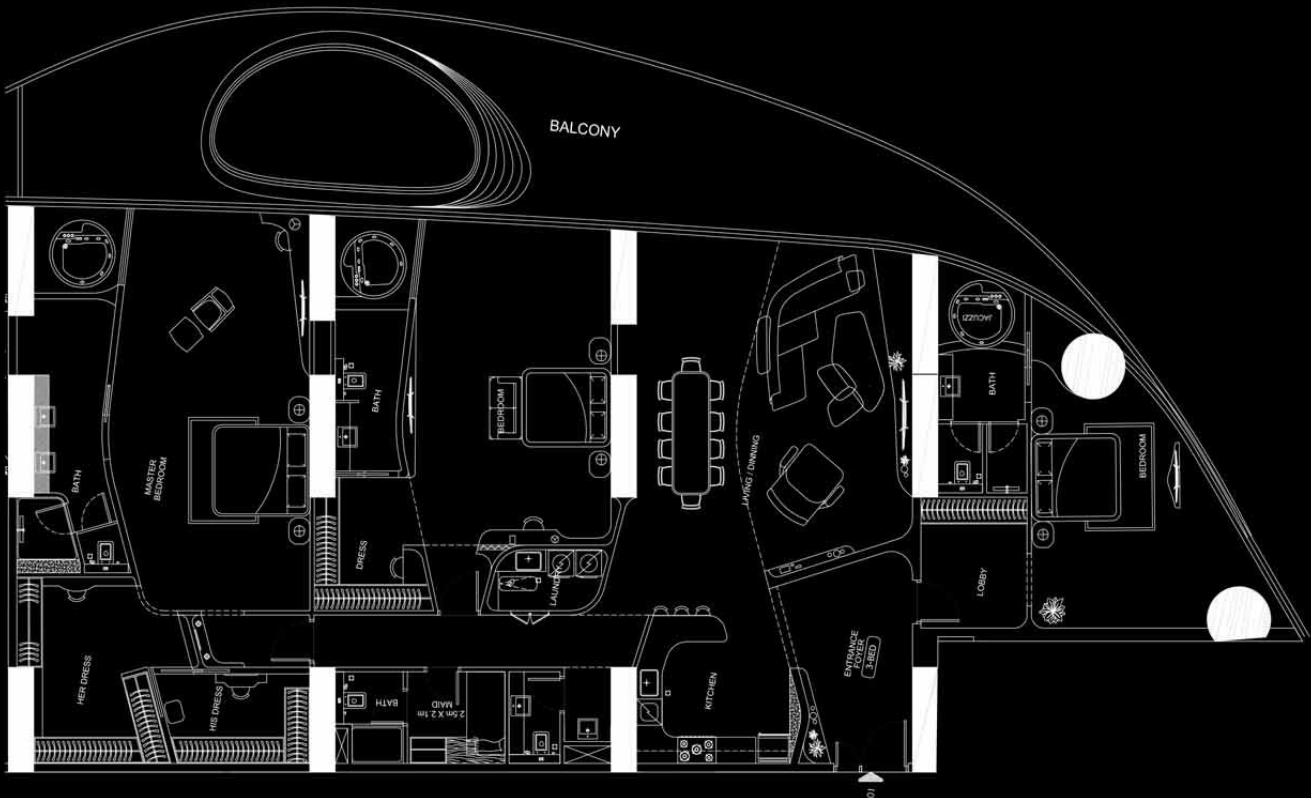

UNIT NO 1303	
SUITE AREA	402.0 4326.6
BALCONY AREA	238.5 2567.0
TOTAL UNIT AREA	640.4 6893.5

UNIT NO 1002	
SUITE AREA	328.9
BALCONY AREA	141.9
TOTAL UNIT AREA	470.8

UNIT NO 1001	
SITE AREA	3171.1
BALCONY AREA	87.2
TOTAL UNIT AREA	404.8