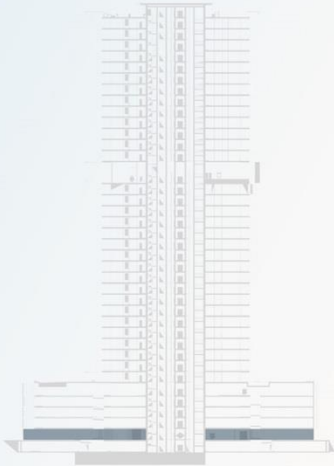

# COVE

BY IMTIAZ

GROUND FLOOR

# COVE

BY IMTIAZ

- STUDIO
- EXECUTIVE STUDIO
- 1BHK
- EXECUTIVE 1BHK
- 2BHK

2<sup>ND</sup> - 18<sup>TH</sup> FLOOR

# COVE

BY IMTIAZ

- STUDIO
- EXECUTIVE STUDIO
- 1BHK
- EXECUTIVE 1BHK
- 2BHK

20<sup>TH</sup> - 32<sup>ND</sup> FLOOR