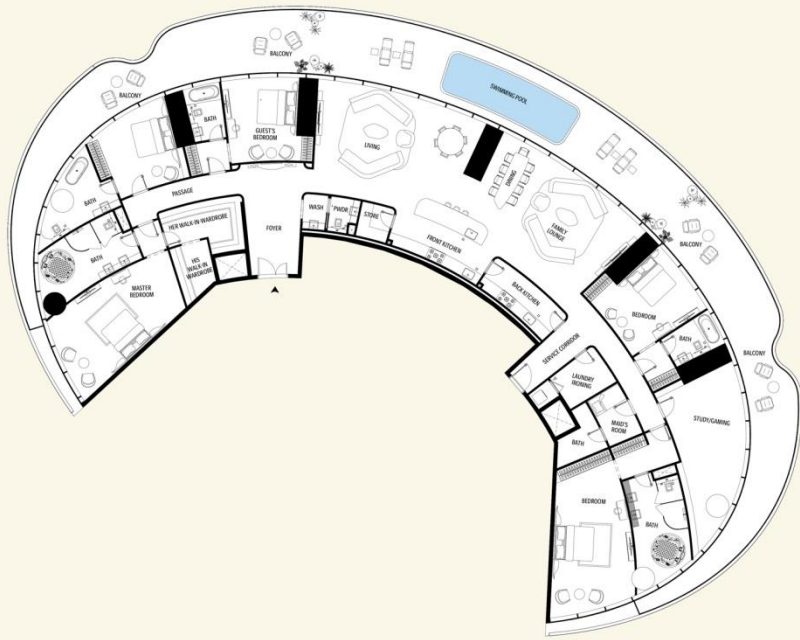

The Mercedes-Benz Gullwing Penthouse

5 Bedroom | Penthouse

FLAT DESIGN COMPONENTS	
LIVING	36 m²
FAMILY LOUNGE	24 m²
BEDROOM	21 m²
DINING	30 m²
MASTER BEDROOM	30 m²
STUDY / GAMING	29 m²
BEDROOM	18 m²
BEDROOM	18 m²
GUESTS BEDROOM	18 m²
FOYER	17 m²
SERVICE CORRIDOR	16 m²
BATH	15 m²
BATH	15 m²
BATH	11 m²
FRONT KITCHEN	10 m²
REAR WALK-IN WARDROBE	9 m²
BACK KITCHEN	8 m²
PASSAGE	8 m²
BATH	6 m²
BATH	6 m²
DRESS	6 m²
LAUNDRY / IRONING	6 m²
BATH	5 m²
HIS WALK-IN WARDROBE	5 m²
MAID	5 m²
DRESS	3 m²
DRESS	3 m²
STORE	3 m²
LOBBY	2 m²
POWDR	2 m²
WASH	2 m²
WALK	1 m²