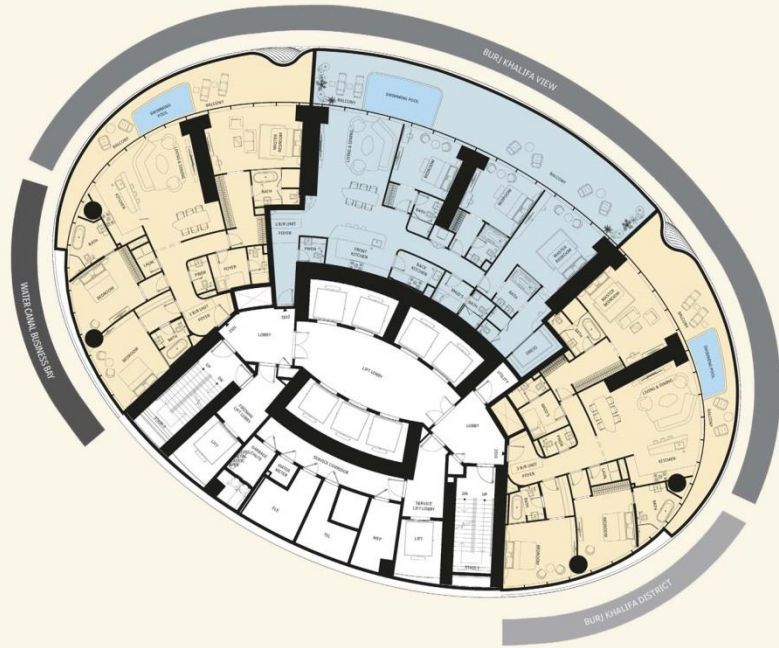

The Grand Mercedes Suite

3 Bedroom Unit