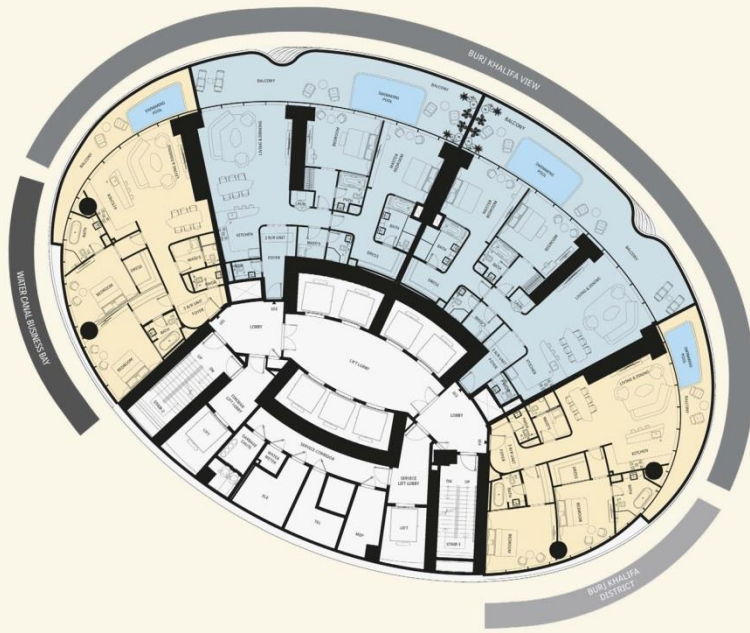

The Mercedes-Benz Pagoda Suite

2 Bedroom Unit