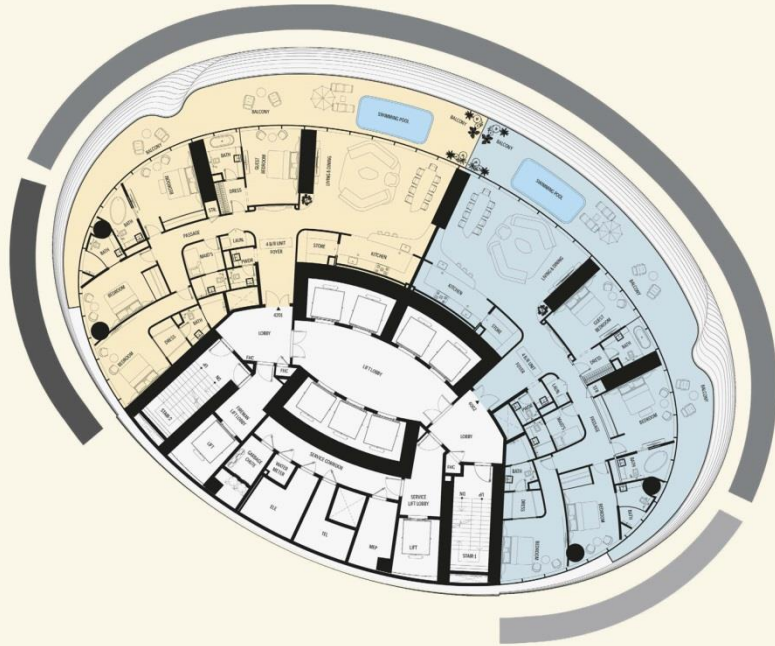

The Mercedes-Benz Vision One-Eleven Penthouse

4 Bedroom Unit