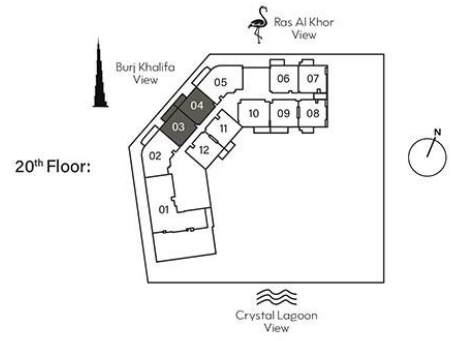

3 BEDROOM + S
TYPE A

Internal Living Area : 1451.62 Sq. Ft
 Outdoor Living Area : 157.69 Sq. Ft
 Total Living Area : 1609.31 Sq. Ft

32nd Floor: **3203**
 26th Floor: **2604**
 27th - 28th Floor: **2704**
 29th Floor: **2905**
 30th - 31st Floor: **3005**
 32nd Floor: **3203**
 33rd - 34th Floor: **3303**
 35th - 37th Floor: **3505**

1 BEDROOM TYPE A

Internal Living Area : 730.76 Sq. Ft
 Outdoor Living Area : 110.01 Sq. Ft
 Total Living Area : 840.77 Sq. Ft

1 st Floor: 102 105 103 106	2 nd Floor: 202 205 203 206	3 rd - 6 th Floor: 305 306
7 th & 13 th Floor: 704 705	8 th - 9 th & 14 th - 15 th Floor: 804 805	10 th & 16 th Floor: 1005 1006
11 th - 12 th & 17 th - 18 th Floor: 1105 1106	20 th Floor: 2003 2004	21 st - 22 nd Floor: 2103 2104
23 rd Floor: 2305 2306	24 th - 25 th Floor: 2405 2406	35 th - 37 th Floor: 3502 3503