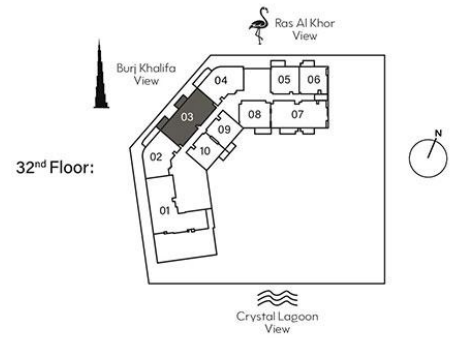

4 BEDROOM + S
TYPE A

Internal Living Area : 1988.74 Sq. Ft
 Outdoor Living Area : 1106.42 Sq. Ft
 Total Living Area : 3095.16 Sq. Ft

20th Floor: **2001**
 21st - 22nd Floor: **2101**
 32nd Floor: **3201**
 33rd - 34th Floor: **3301**

3 BEDROOM + S
TYPE A

Internal Living Area : 1451.62 Sq. Ft
 Outdoor Living Area : 157.69 Sq. Ft
 Total Living Area : 1609.31 Sq. Ft

32nd Floor: **3203**
 26th Floor: **2604**
 27th - 28th Floor: **2704**
 29th Floor: **2905**
 30th - 31st Floor: **3005**
 32nd Floor: **3203**
 33rd - 34th Floor: **3303**
 35th - 37th Floor: **3505**