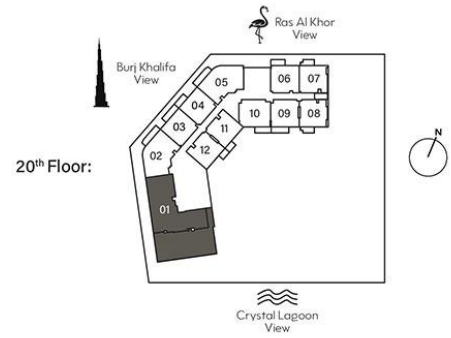

4 BEDROOM + S
TYPE A

Internal Living Area : 1988.74 Sq. Ft
 Outdoor Living Area : 1106.42 Sq. Ft
 Total Living Area : 3095.16 Sq. Ft

20th Floor: **2001**
 21st - 22nd Floor: **2101**
 32nd Floor: **3201**
 33rd - 34th Floor: **3301**

3 BEDROOM + S
TYPE A

Internal Living Area : 1451.62 Sq. Ft
 Outdoor Living Area : 157.69 Sq. Ft
 Total Living Area : 1609.31 Sq. Ft

32nd Floor: **3203**
 26th Floor: **2604**
 27th - 28th Floor: **2704**
 29th Floor: **2905**
 30th - 31st Floor: **3005**
 32nd Floor: **3203**
 33rd - 34th Floor: **3303**
 35th - 37th Floor: **3505**