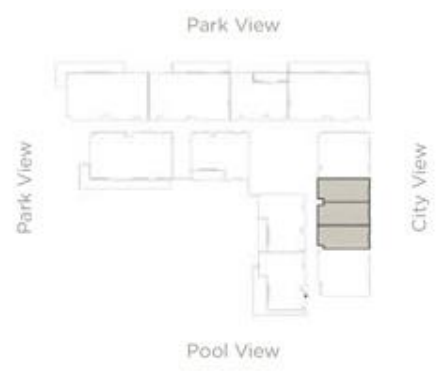

# STUDIO

Residence A

	SQ.FT	SQ.MT
Residence	377	35
Total	377	35

# 2 BEDROOM

Residence A

	SQ.FT	SQ.MT
Residence	1192	111
Balcony	280	26
Total	1472	137