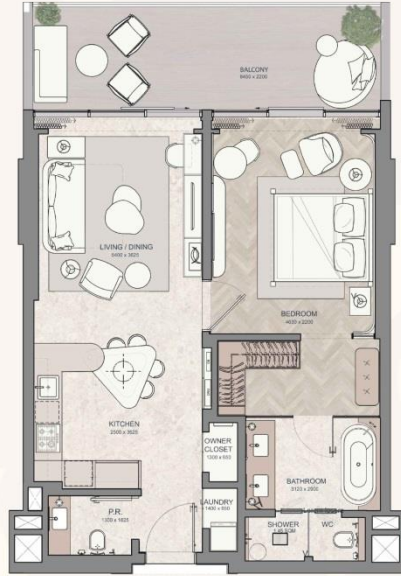

1 BEDROOM TYPE A

INTERNAL AREA	767.04 SQ.FT	71.26 SQ.M
OUTDOOR AREA	188.37 SQ.FT	17.5 SQ.M
TOTAL AREA	955.4 SQ.FT	88.76 SQ.M

JW MARRIOTT
RESIDENCES
AL MARJAN ISLAND