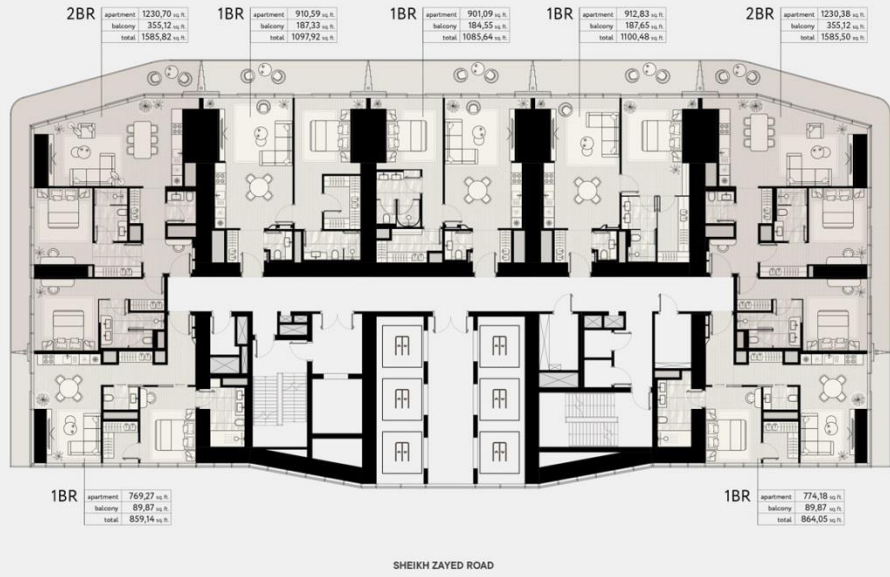

RESIDENTIAL FLOORS

PALM JUMEIRAH

TIER 2.3 — TYPE B
FLOORS 33-36, 38-39

DUBAI MARINA
BLUEWATERS ISLAND

BURJ AL ARAB
BURJ KHALIFA

Unit Type	Apartment Area (sq. ft.)	Balcony Area (sq. ft.)	Total Area (sq. ft.)
1BR	770.34	88.27	858.61

SHEIKH ZAYED ROAD

RESIDENTIAL FLOORS

PALM JUMEIRAH

TIER 2.2 — TYPE C
FLOOR 27

DUBAI MARINA
BLUEWATERS ISLAND

BURJ AL ARAB
BURJ KHALIFA

Unit Type	Apartment Area (sq. ft.)	Balcony Area (sq. ft.)	Total Area (sq. ft.)
2BR	1178.40	140.79	1319.19

SHEIKH ZAYED ROAD

RESIDENTIAL FLOORS

PALM JUMEIRAH

TIER 1 — TYPE A FLOOR 2

AMENITIES

FLOOR 40

- 1 Entrance
- 2 Spa
- 3 Deck area
- 4 Outdoor adult pool
- 5 Bar
- 6 Lounge

AMENITIES

FLOOR 1

- 1 Conference room
- 2 Kids play area
- 3 Private lounge / Dining room
- 4 Reception & Lounge
- 5 Gym equipment room
- 6 Yoga / Relax room