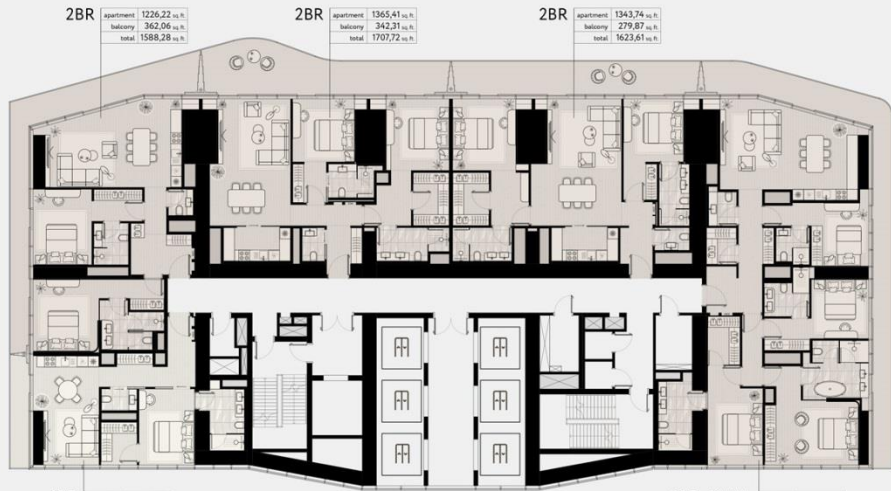

RESIDENTIAL FLOORS

PALM JUMEIRAH

TIER 2.3 — TYPE B
FLOORS 33-36, 38-39

DUBAI MARINA
BLUEWATERS ISLAND

BURJ AL ARAB
BURJ KHALIFA

SHEIKH ZAYED ROAD