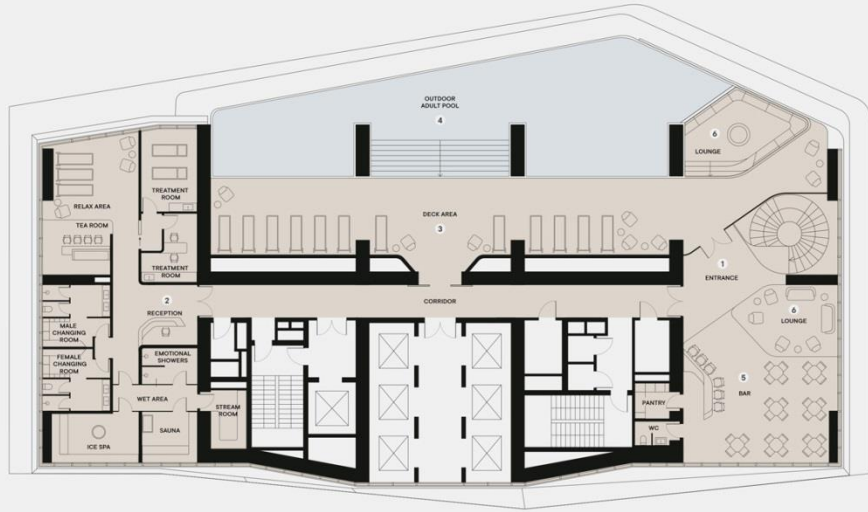

RESIDENTIAL FLOORS

PALM JUMEIRAH

TIER 2.3 — TYPE B
FLOORS 33-36, 38-39

DUBAI MARINA
BLUEWATERS ISLAND

BURJ AL ARAB
BURJ KHALIFA

Unit Type	Apartment Area (sq. ft.)	Balcony Area (sq. ft.)	Total Area (sq. ft.)
1BR	770.34	88.27	858.61

SHEIKH ZAYED ROAD

RESIDENTIAL FLOORS

PALM JUMEIRAH

TIER 2.2 — TYPE C
FLOOR 27

DUBAI MARINA
BLUEWATERS ISLAND

BURJ AL ARAB
BURJ KHALIFA

Unit Type	Apartment Area (sq. ft.)	Balcony Area (sq. ft.)	Total Area (sq. ft.)
2BR	1178.40	140.79	1319.19

SHEIKH ZAYED ROAD

RESIDENTIAL FLOORS

PALM JUMEIRAH

TIER 1 — TYPE A FLOOR 2

AMENITIES

FLOOR 40

- 1 Entrance
- 2 Spa
- 3 Deck area
- 4 Outdoor adult pool
- 5 Bar
- 6 Lounge

AMENITIES

FLOOR 1

- 1 Conference room
- 2 Kids play area
- 3 Private lounge / Dining room
- 4 Reception & Lounge
- 5 Gym equipment room
- 6 Yoga / Relax room