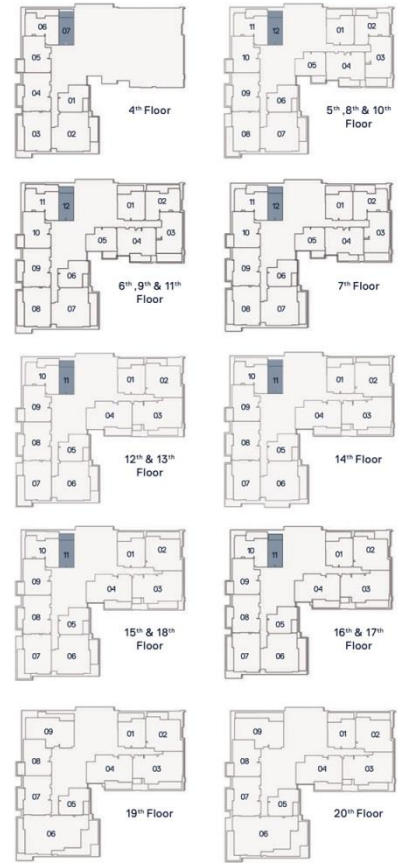

**3 Bedroom**  
TYPE A

Internal Living Area	Outdoor Living Area	Total Living Area
1397.37 Sq. Ft	196.01 Sq. Ft	1593.38 Sq. Ft

**2 Bedroom**  
TYPE A

Internal Living Area	Outdoor Living Area	Total Living Area
1095.66 Sq. Ft	253.27 Sq. Ft	1348.93 Sq. Ft

**1 Bedroom**  
TYPE A

Internal Living Area	Outdoor Living Area	Total Living Area
671.88 Sq. Ft	75.24 Sq. Ft	747.12 Sq. Ft

**Studio**

Internal Living Area	Outdoor Living Area	Total Living Area
409.67 Sq. Ft	96.12 Sq. Ft	505.80 Sq. Ft