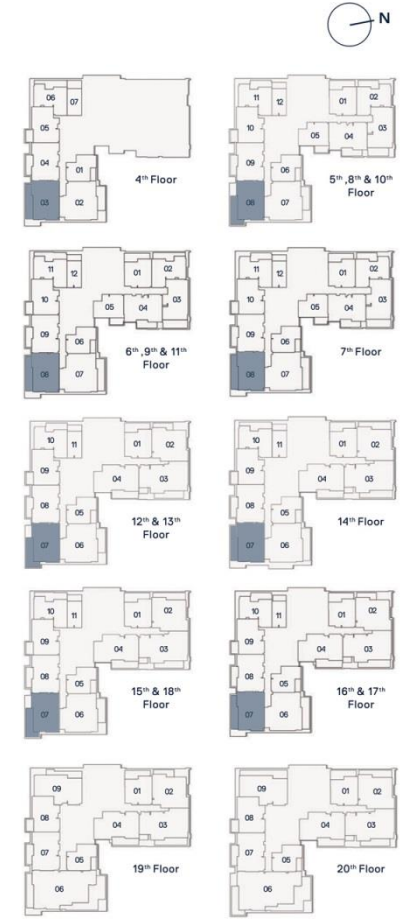

**3 Bedroom**  
TYPE A

Internal Living Area	Outdoor Living Area	Total Living Area
1397.37 Sq. Ft	196.01 Sq. Ft	1593.38 Sq. Ft

**2 Bedroom**  
TYPE A

Internal Living Area	Outdoor Living Area	Total Living Area
1095.66 Sq. Ft	253.27 Sq. Ft	1348.93 Sq. Ft

**1 Bedroom**  
TYPE A

Internal Living Area	Outdoor Living Area	Total Living Area
671.88 Sq. Ft	75.24 Sq. Ft	747.12 Sq. Ft

**Studio**

Internal Living Area	Outdoor Living Area	Total Living Area
409.67 Sq. Ft	96.12 Sq. Ft	505.80 Sq. Ft