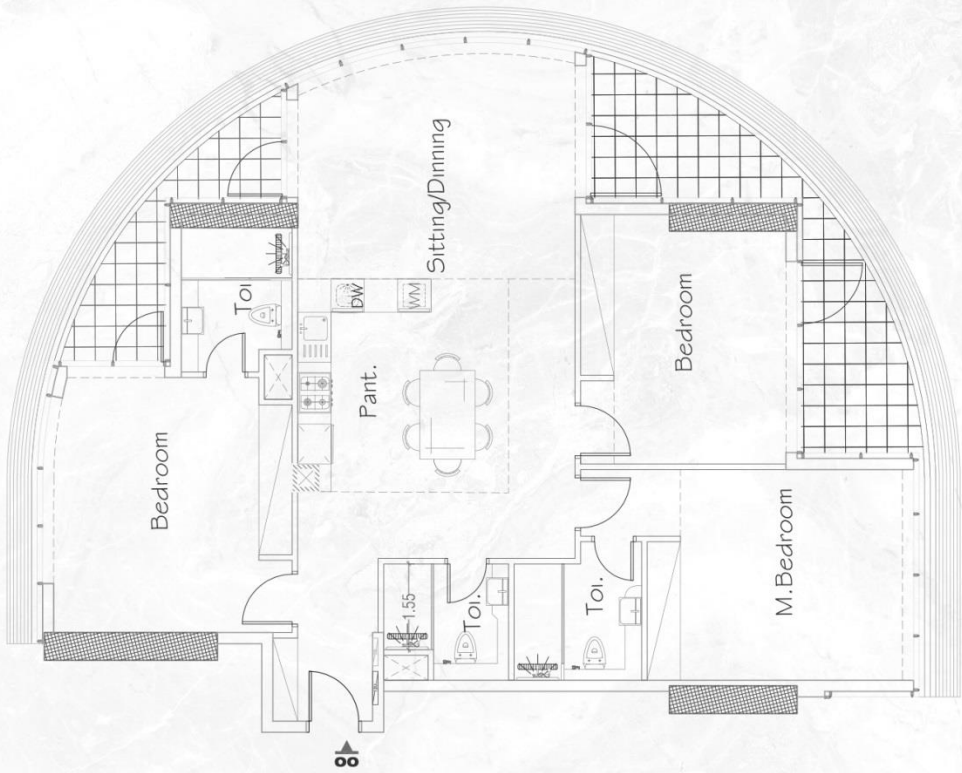

STUDIO

TYPE 1

Total Area: 41.99 sq. m.(452 sq. ft.)

3 B E D R O O M
T Y P E 1

Total Area: 157.74 sq. m. (1698 sq. ft.)

1 B E D R O O M
T Y P E 1

Total Area: 83.24 sq. m. (896 sq. ft.)

2 B E D R O O M

TYPE 1

Total Area: 102.00 sq. m. (1098 sq. ft.)