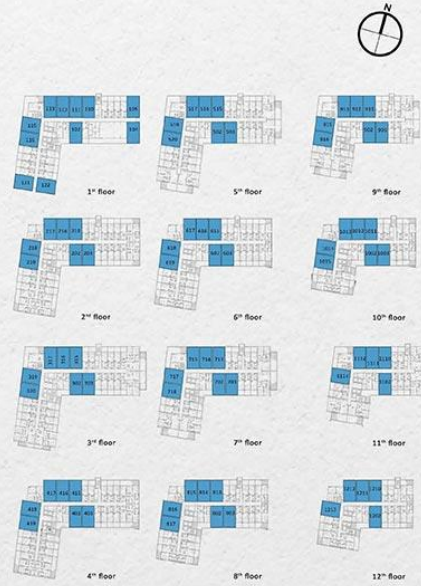

1 BEDROOM+BALCONY +POOL TYPE 1

UNITS

- **1st Floor**
  102, 104, 105, 110, 111, 112, 113, 115, 116, 121, 122
- **2nd Floor**
  202, 203, 215, 216, 217, 218, 219
- **3rd Floor**
  302, 303, 315, 316, 317, 319, 320
- **4th Floor**
  402, 403, 415, 416, 417, 418, 419
- **5th Floor**
  502, 503, 515, 516, 517, 519, 520
- **6th Floor**
  602, 603, 615, 616, 617, 618, 619
- **7th Floor**
  702, 703, 713, 714, 715, 717, 718
- **8th Floor**
  802, 803, 813, 814, 815, 816, 817
- **9th Floor**
  902, 903, 911, 912, 913, 915, 916
- **10th Floor**
  1002, 1003, 1011, 1012, 1013, 1014, 1015
- **11th Floor**
  1102, 1110, 1111, 1112, 1114
- **12th Floor**
  1202, 1210, 1211, 1212, 1213