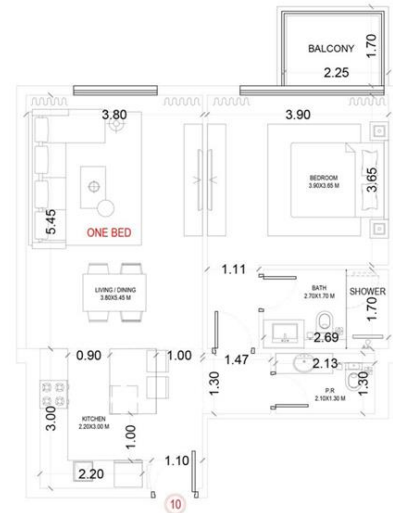

TYPE - 13

TWO BED [1237.89 sq.ft - 1286.54 sq.ft.] - with swimming pool

AREA

CARPET AREA	94.36 SQ.M.	1015.72 SQ.FT.
BALCONY	FROM : 15.95 SQ.M. TO : 21.70 SQ.M.	FROM : 171.69 SQ.FT. TO : 233.58 SQ.FT.
SWIMMING POOL	FROM : 3.42 SQ.M. TO : 4.69 SQ.M.	FROM : 36.81 SQ.FT. TO : 50.48 SQ.FT.
TOTAL	FROM : 115.00 SQ.M. TO : 119.52 SQ.M.	FROM : 1237.89 SQ.FT. TO : 1286.54 SQ.FT.

UNIT NOS:

1009 1107 1209 1307 1409 1507

TYPE - 10

ONE BED [700.11 sq.ft - 774.49 sq.ft.]

AREA

CARPET AREA	61.30 SQ.M.	659.85 SQ.FT.
BALCONY	FROM : 3.74 SQ.M. TO : 10.65 SQ.M.	FROM : 40.26 SQ.FT. TO : 114.64 SQ.FT.
TOTAL	FROM : 65.04 SQ.M. TO : 71.95 SQ.M.	FROM : 700.11 SQ.FT. TO : 774.49 SQ.FT.

UNIT NOS:

310 510 710 910

TYPE - 1

STUDIO [400.43 sq.ft - 452.85 sq.ft.]

AREA

CARPET AREA	33.69 SQ.M.	362.65 SQ.FT.
BALCONY	FROM : 3.51 SQ.M. TO : 8.40 SQ.M.	FROM : 37.78 SQ.FT. TO : 90.42 SQ.FT.
TOTAL	FROM : 37.20 SQ.M. TO : 42.07 SQ.M.	FROM : 400.43 SQ.FT. TO : 452.85 SQ.FT.