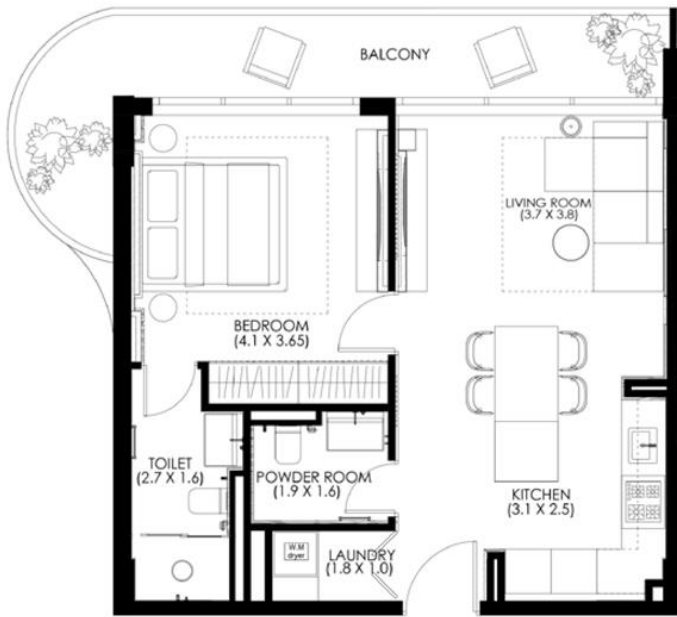

Studio

MID UNIT

Resort, beach & lagoon views

Wasl Gate Hills Views

| STARTING FROM | SQ.FT. | SQ.MT |
|---------------|--------|-------|
| Carpet area | 305 | 28.33 |
| Balcony | 90 | 8.36 |
| Total | 394 | 36.60 |

2 Bedroom

MID UNIT

Resort, beach & lagoon views

Wasl Gate Hills Views

| STARTING FROM | SQ.FT. | SQ.MT |
|---------------|--------|-------|
| Carpet area | 882 | 81.94 |
| Balcony | 111 | 10.31 |
| Total | 993 | 92.25 |

1 Bedroom

END UNIT

Resort, beach & lagoon views

Wasl Gate Hills Views

| STARTING FROM | SQ.FT. | SQ.MT |
|---------------|--------|-------|
| Carpet area | 583 | 54.16 |
| Balcony | 55 | 5.10 |
| Total | 638 | 59.27 |