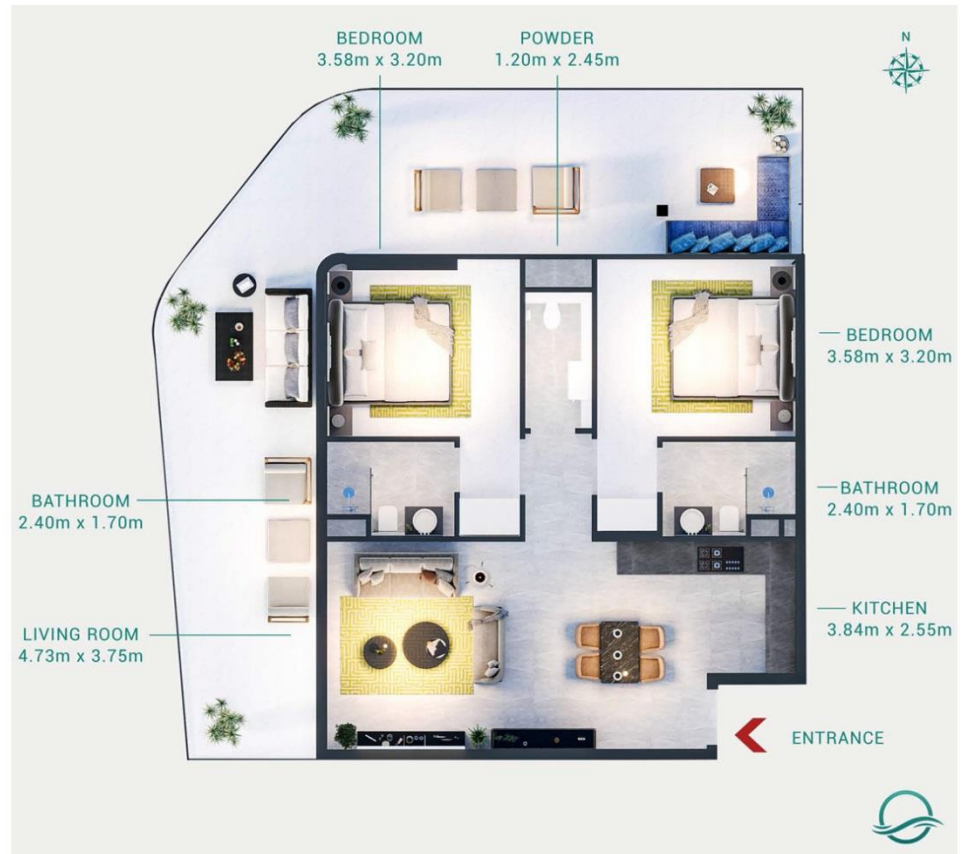

Unit 3

TWO BEDROOM

SUITE AREA

77.30 m² 832.05 ft²

BALCONY AREA

45.74 m² 492.35 ft²

TOTAL AREA

123.04 m² 1324.40 ft²

KEY PLAN

DECA

Unit 2

TWO BEDROOM

SUITE AREA

77.73 m² 836.68 ft²

BALCONY AREA

52.16 m² 561.46 ft²

TOTAL AREA

129.89 m² 1398.14 ft²

KEY PLAN

DECA

Unit 1

ONE BEDROOM

SUITE AREA

51.86 m² 558.22 ft²

BALCONY AREA

20.59 m² 221.63 ft²

TOTAL AREA

72.45 m² 779.85 ft²

KEY PLAN

DECA