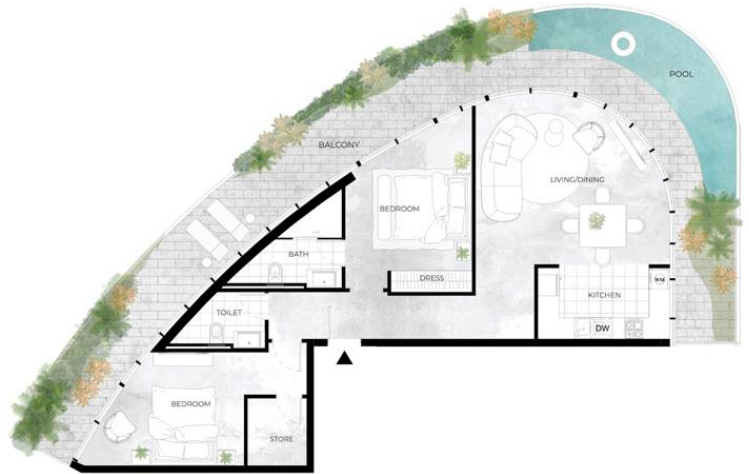

TRUSSARDI RESIDENCES

1st FLOOR

UNIT (2 BED + STORAGE + POOL)

1st FLOOR

UNIT NO.	APARTMENT AREA (SQ.M)	BALCONY AREA (SQ.M)	TOTAL AREA (SQ.M)
105	96.10	61.96	158.06

KEY PLAN

KEY SECTION

TRUSSARDI RESIDENCES

1-8,10-11 FLOOR

UNIT (1 BED)

1st FLOOR

1st FLOOR

UNIT NO.	APARTMENT AREA (SQ.M)	BALCONY AREA (SQ.M)	TOTAL AREA (SQ.M)
101	60.25	15.92	76.17
104	61.03	18.49	79.52

2-8,10-11 FLOOR

2-8,10-11 FLOOR

UNIT NO.	APARTMENT AREA (SQ.M)	BALCONY AREA (SQ.M)	TOTAL AREA (SQ.M)
201,301,401,501,601, 701,801,901,101	60.25	15.92	76.17
204,304,404,504,604, 704,804,904,104	62.55	18.95	81.5

KEY PLAN

KEY SECTION

NO.	DESCRIPTION	UNIT NO.	APARTMENT AREA (SQ.M)	BALCONY AREA (SQ.M)	TOTAL AREA (SQ.M)
1	101	101	60.25	15.92	76.17
2	102	102	60.25	15.92	76.17
3	103	103	60.25	15.92	76.17
4	104	104	61.03	18.49	79.52
5	105	105	60.25	15.92	76.17
6	106	106	60.25	15.92	76.17
7	107	107	60.25	15.92	76.17
8	108	108	60.25	15.92	76.17
9	109	109	60.25	15.92	76.17