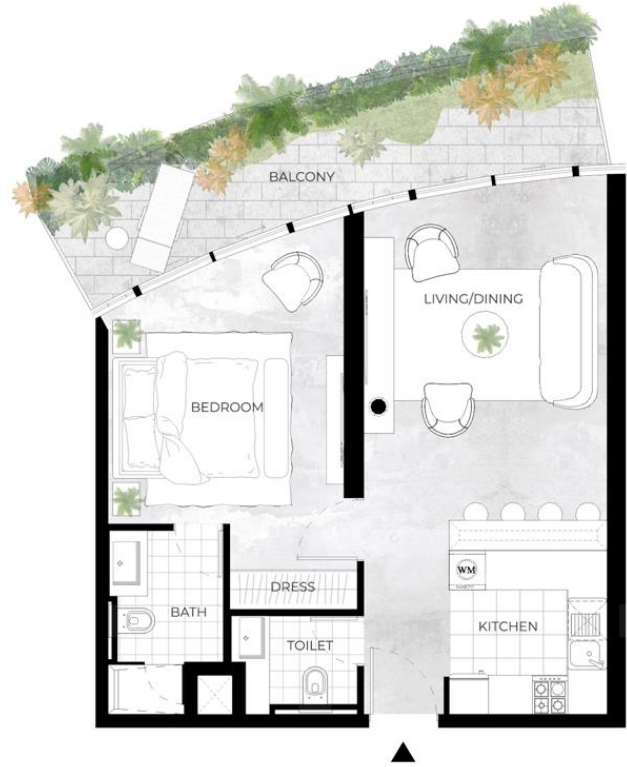

TRUSSARDI RESIDENCES

1-8,10-11 FLOOR

UNIT (1 BED)

1st FLOOR

1st FLOOR

UNIT NO.	APARTMENT AREA (SQ.M)	BALCONY AREA (SQ.M)	TOTAL AREA (SQ.M)
101	60.25	15.92	76.17
104	61.03	18.49	79.52

2-8,10-11 FLOOR

2-8,10-11 FLOOR

UNIT NO.	APARTMENT AREA (SQ.M)	BALCONY AREA (SQ.M)	TOTAL AREA (SQ.M)
201,301,401,501,601, 701,801,901,101	60.25	15.92	76.17
204,304,404,504,604, 704,804,904,104	62.55	18.95	81.5

KEY PLAN

KEY SECTION