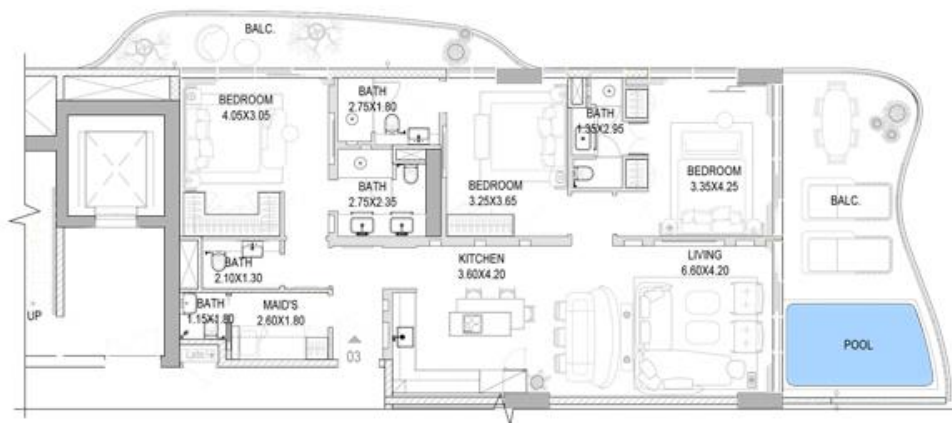

2 BEDROOM

TYPE A1

FLOORS: 6,8,10,12,14,16,18,20

	SQ.FT	SQ.MT
Residence	933.71	86.74
Balcony	228.96	21.27
Total	1162.19	108.01

Floors 6,8,10,12,14,16,18

Floors 20

1 BEDROOM

TYPE A1

FLOORS: 6-19, 22-28

	SQ.FT	SQ.MT
Residence	558.54	51.89
Balcony	142.94	13.28
Total	701.48	65.17

3 BEDROOM

TYPE A1

FLOORS: 22,24,26,28

	SQ.FT	SQ.MT
Residence	1439.5	133.72
Balcony	518.40	48.16
Total	1957.9	181.88