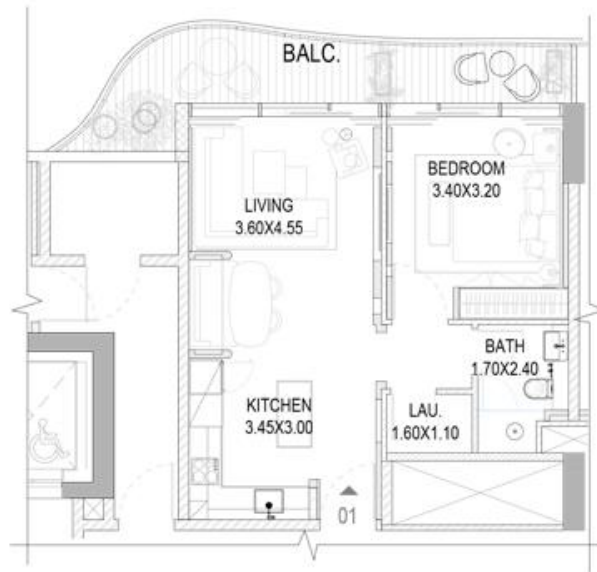

2 BEDROOM

TYPE A1

FLOORS: 6,8,10,12,14,16,18,20

	SQ.FT	SQ.MT
Residence	933.71	86.74
Balcony	228.96	21.27
Total	1162.19	108.01

Floors 6,8,10,12,14,16,18

Floors 20

1 BEDROOM

TYPE A1

FLOORS: 6-19, 22-28

	SQ.FT	SQ.MT
Residence	558.54	51.89
Balcony	142.94	13.28
Total	701.48	65.17

3 BEDROOM

TYPE A1

FLOORS: 22,24,26,28

	SQ.FT	SQ.MT
Residence	1439.5	133.72
Balcony	518.40	48.16
Total	1957.9	181.88