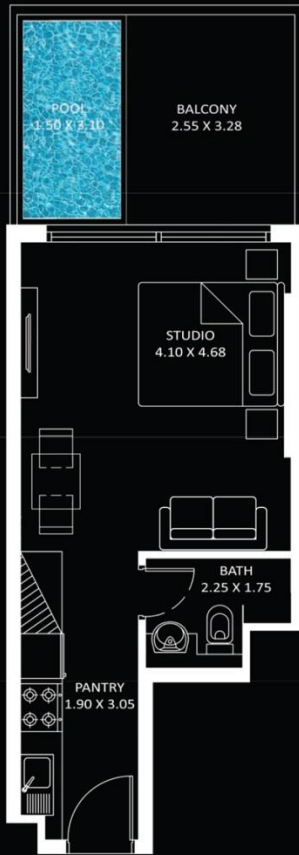

PRESIDENTIAL STUDIO

AREA (Sq.Ft)

Apartment
318 to 326

Balcony
142 to 146

Total
460 to 472

FEATURES :

- Pool

Diamondz

2 BEDROOM TYPE - A

AREA (Sq.Ft)

Apartment
822 to 830

Balcony
273 to 277

Total
1,095 to 1,107

FEATURES :

- Pool
- Office

Diamondz

4 BEDROOM

AREA (Sq.Ft)

Apartment
1,425 to 1,433
 Balcony
534 to 539
 Total
1,959 to 1,973

FEATURES :

- Pool
- Maid Room
- Convertible Kitchen

Diamondz

3 BEDROOM

AREA (Sq.Ft)

Apartment
1,153 to 1,161
 Balcony
354 to 358
 Total
1,507 to 1,519

FEATURES :

- Pool
- Maid Room
- Convertible Kitchen

Diamondz

1 BEDROOM

AREA (Sq.Ft)

Apartment
585 to 599

Balcony
148 to 154