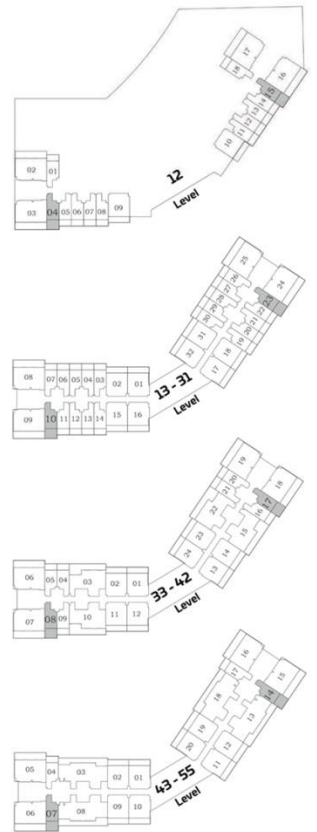

PRESIDENTIAL STUDIO

AREA (Sq.Ft)

Apartment
318 to 326

Balcony
142 to 146

Total
460 to 472

FEATURES :

- Pool

Diamondz

2 BEDROOM TYPE - A

AREA (Sq.Ft)

Apartment
822 to 830

Balcony
273 to 277

Total
1,095 to 1,107

FEATURES :

- Pool
- Office

Diamondz

4 BEDROOM

AREA (Sq.Ft)

Apartment
1,425 to 1,433
 Balcony
534 to 539
 Total
1,959 to 1,973

FEATURES :

- Pool
- Maid Room
- Convertible Kitchen

Diamondz

3 BEDROOM

AREA (Sq.Ft)