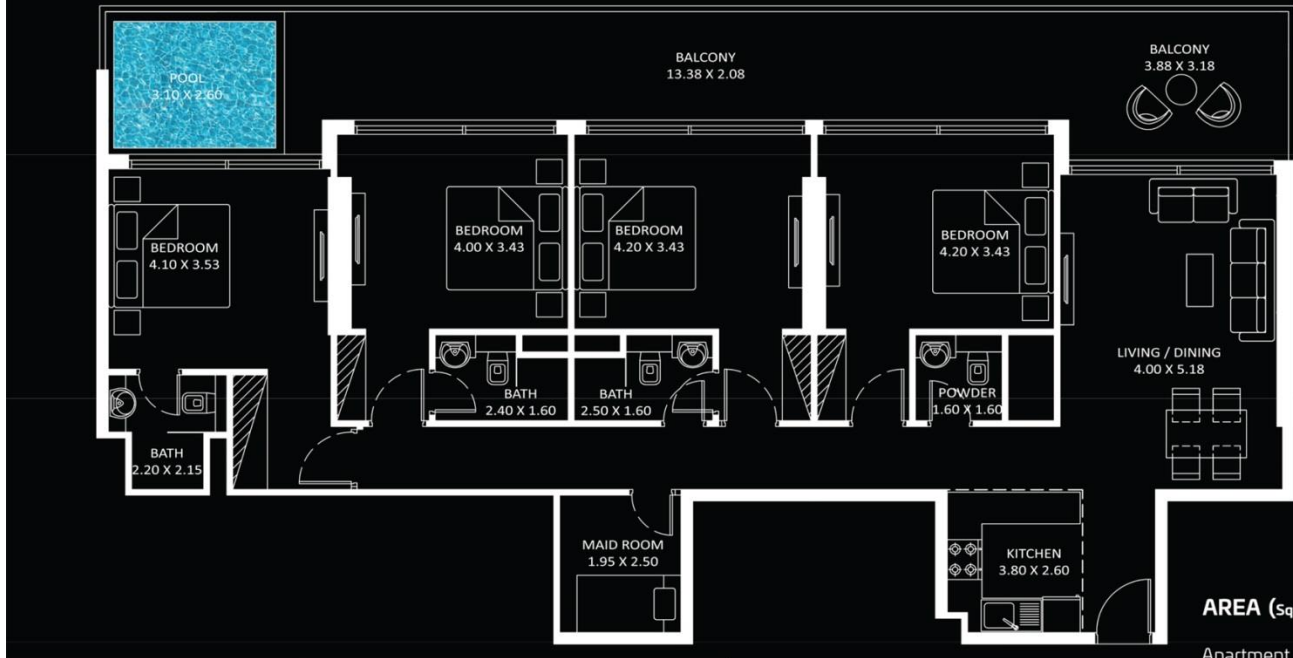

PRESIDENTIAL STUDIO

AREA (Sq.Ft)

Apartment
318 to 326

Balcony
142 to 146

Total
460 to 472

FEATURES :

- Pool

Diamondz

2 BEDROOM TYPE - A

AREA (Sq.Ft)

Apartment
822 to 830

Balcony
273 to 277

Total
1,095 to 1,107

FEATURES :

- Pool
- Office

Diamondz

4 BEDROOM

AREA (Sq.Ft)

Apartment
1,425 to 1,433
 Balcony
534 to 539
 Total
1,959 to 1,973

FEATURES :

- Pool
- Maid Room
- Convertible Kitchen

Diamondz

3 BEDROOM

AREA (Sq.Ft)

Apartment
1,153 to 1,161
 Balcony
354 to 358
 Total
1,507 to 1,519

FEATURES :

- Pool
- Maid Room
- Convertible Kitchen

Diamondz

1 BEDROOM

AREA (Sq.Ft)

Apartment
585 to 599

Balcony
148 to 154