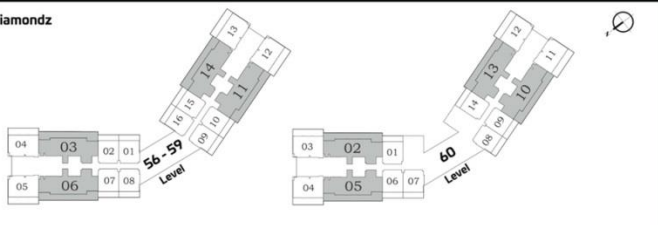

PRESIDENTIAL STUDIO

AREA (Sq.Ft)

Apartment
318 to 326

Balcony
142 to 146

Total
460 to 472

FEATURES :

- Pool

Diamondz

2 BEDROOM TYPE - A

AREA (Sq.Ft)

Apartment
822 to 830

Balcony
273 to 277

Total
1,095 to 1,107

FEATURES :

- Pool
- Office

Diamondz

4 BEDROOM

AREA (Sq.Ft)

Apartment
1,425 to 1,433
 Balcony
534 to 539
 Total
1,959 to 1,973

FEATURES :

- Pool
- Maid Room
- Convertible Kitchen

Diamondz

3 BEDROOM

AREA (Sq.Ft)

Apartment
1,153 to 1,161
 Balcony
354 to 358
 Total
1,507 to 1,519

FEATURES :

- Pool
- Maid Room
- Convertible Kitchen

Diamondz

1 BEDROOM

AREA (Sq.Ft)

Apartment
585 to 599

Balcony
148 to 154