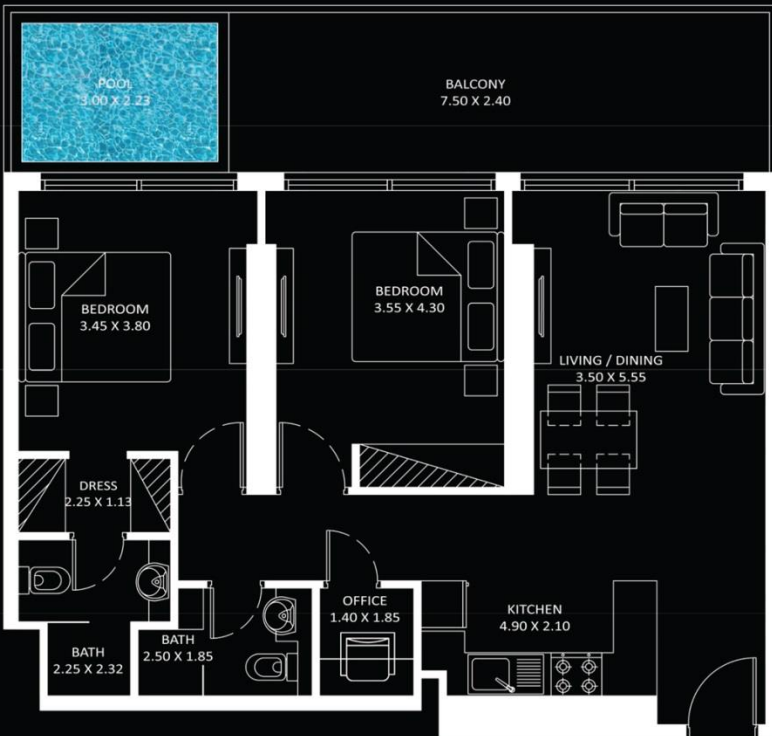

PRESIDENTIAL STUDIO

AREA (Sq.Ft)

Apartment
318 to 326

Balcony
142 to 146

Total
460 to 472

FEATURES :

- Pool

Diamondz

2 BEDROOM TYPE - A

AREA (Sq.Ft)

Apartment
822 to 830

Balcony
273 to 277

Total
1,095 to 1,107

FEATURES :

- Pool
- Office

Diamondz

4 BEDROOM

AREA (Sq.Ft)

Apartment
1,425 to 1,433
 Balcony
534 to 539
 Total
1,959 to 1,973

FEATURES :

- Pool
- Maid Room
- Convertible Kitchen

Diamondz

3 BEDROOM

AREA (Sq.Ft)

Apartment
1,153 to 1,161
 Balcony
354 to 358
 Total
1,507 to 1,519

FEATURES :

- Pool
- Maid Room
- Convertible Kitchen

Diamondz

1 BEDROOM

AREA (Sq.Ft)

Apartment
585 to 599

Balcony
148 to 154