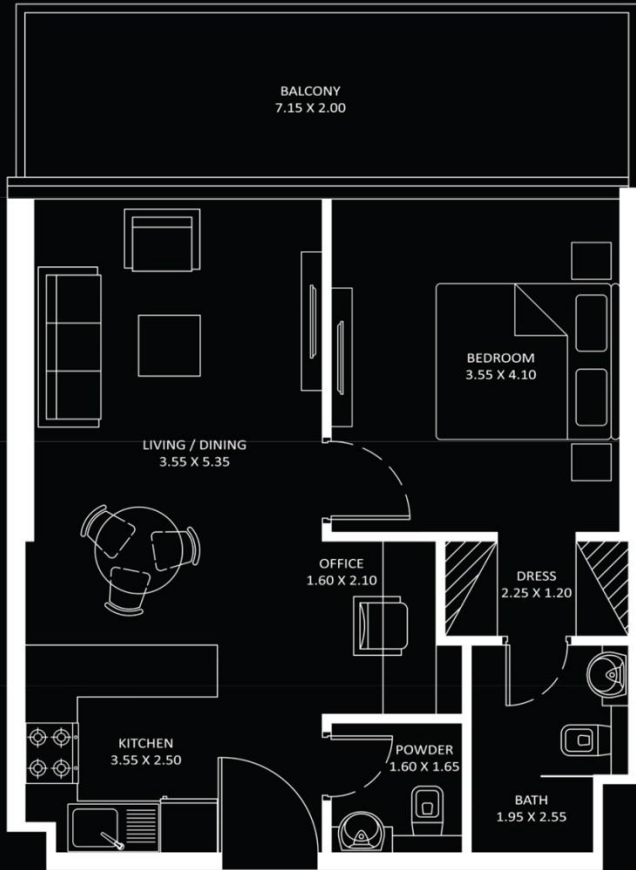

PRESIDENTIAL STUDIO

AREA (Sq.Ft)

Apartment
318 to 326

Balcony
142 to 146

Total
460 to 472

FEATURES :

- Pool

Diamondz

4 BEDROOM

AREA (Sq.Ft)

Apartment
1,425 to 1,433
 Balcony
534 to 539
 Total
1,959 to 1,973

FEATURES :

- Pool
- Maid Room
- Convertible Kitchen

Diamondz

3 BEDROOM

AREA (Sq.Ft)

Apartment
1,153 to 1,161
 Balcony
354 to 358
 Total
1,507 to 1,519

FEATURES :

- Pool
- Maid Room
- Convertible Kitchen

Diamondz

1 BEDROOM

AREA (Sq.Ft)

Apartment
585 to 599

Balcony
148 to 154

Total
733 to 753

FEATURES :

Office