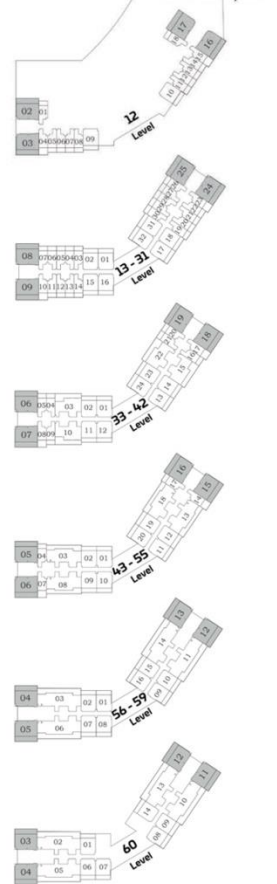

PRESIDENTIAL STUDIO

AREA (Sq.Ft)

Apartment
318 to 326

Balcony
142 to 146

Total
460 to 472

FEATURES :

- Pool

Diamondz

2 BEDROOM TYPE - A

AREA (Sq.Ft)

Apartment
822 to 830

Balcony
273 to 277

Total
1,095 to 1,107

FEATURES :

- Pool
- Office

Diamondz

4 BEDROOM

AREA (Sq.Ft)

Apartment
1,425 to 1,433
 Balcony
534 to 539
 Total
1,959 to 1,973

FEATURES :

- Pool
- Maid Room
- Convertible Kitchen

Diamondz

3 BEDROOM

AREA (Sq.Ft)

Apartment
1,153 to 1,161
 Balcony
354 to 358
 Total
1,507 to 1,519

FEATURES :

- Pool
- Maid Room
- Convertible Kitchen

Diamondz

1 BEDROOM

AREA (Sq.Ft)

Apartment
585 to 599

Balcony
148 to 154