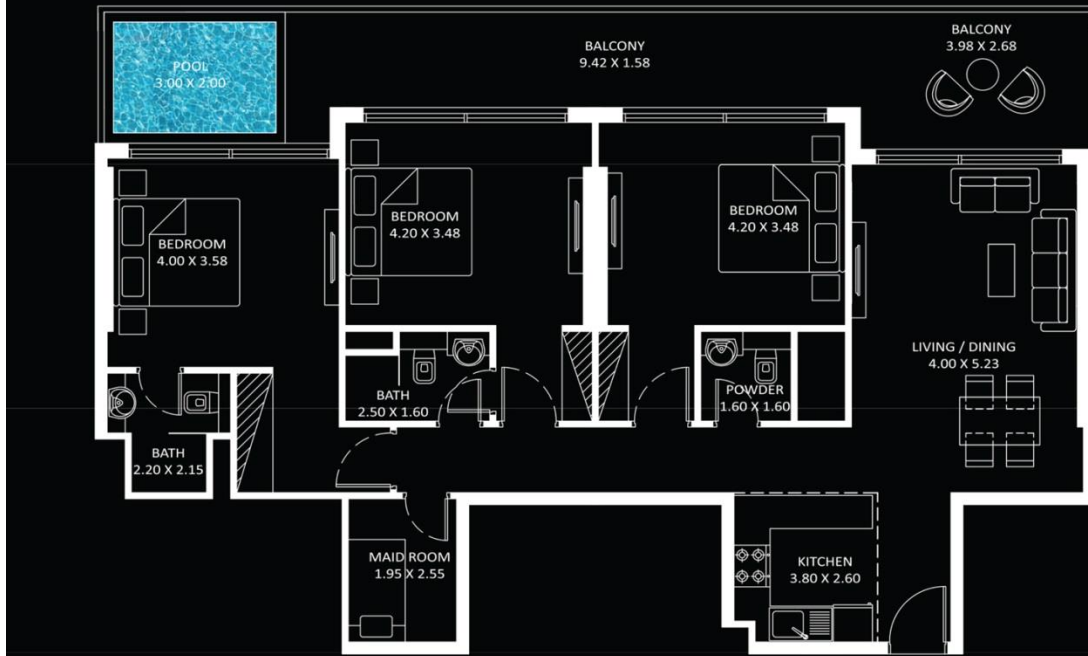

PRESIDENTIAL STUDIO

AREA (Sq.Ft)

Apartment
318 to 326

Balcony
142 to 146

Total
460 to 472

FEATURES :

- Pool

Diamondz

2 BEDROOM TYPE - A

AREA (Sq.Ft)

Apartment
822 to 830

Balcony
273 to 277

Total
1,095 to 1,107

FEATURES :

- Pool
- Office

Diamondz

4 BEDROOM

AREA (Sq.Ft)

Apartment
1,425 to 1,433
 Balcony
534 to 539
 Total
1,959 to 1,973

FEATURES :

- Pool
- Maid Room
- Convertible Kitchen

Diamondz

3 BEDROOM

AREA (Sq.Ft)

Apartment
1,153 to 1,161
 Balcony
354 to 358
 Total
1,507 to 1,519

FEATURES :

- Pool
- Maid Room
- Convertible Kitchen

Diamondz

1 BEDROOM

AREA (Sq.Ft)

Apartment
585 to 599

Balcony
148 to 154