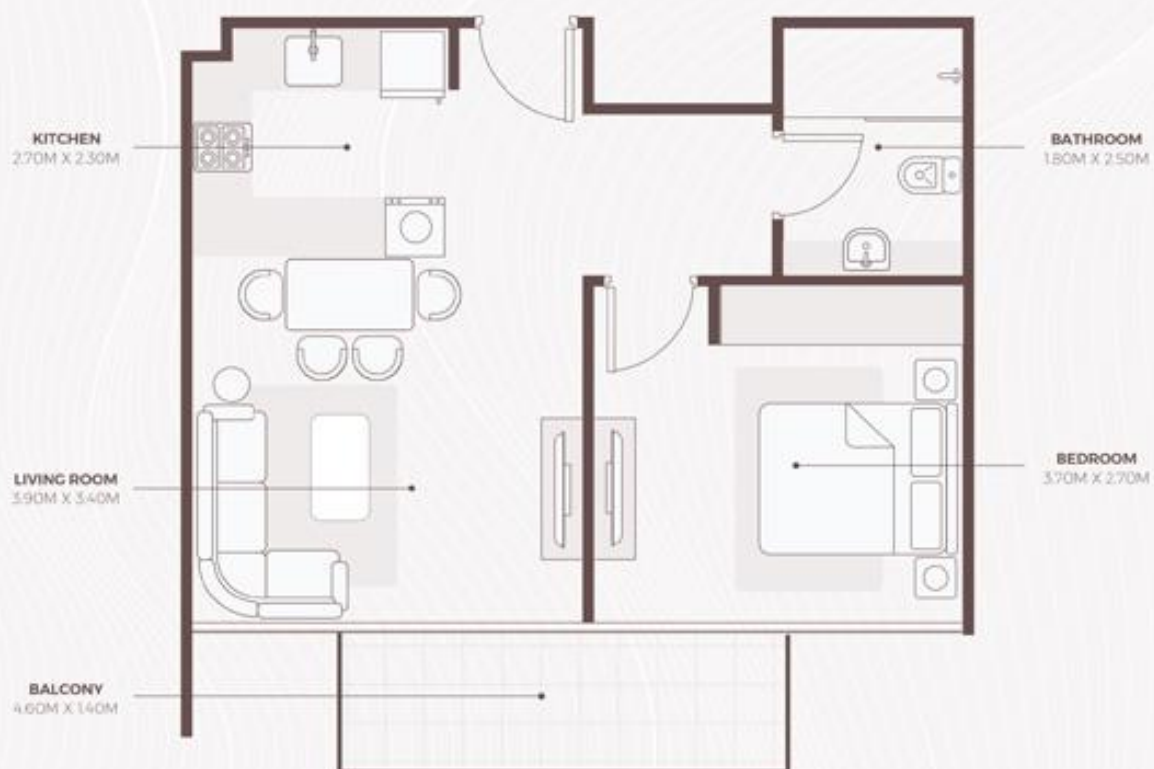

FLOOR PLAN

**2 BEDROOM** TYPE 1

1<sup>ST</sup> TO 8<sup>TH</sup> FLOOR

SUITE AREA: 741.31 SQ.FT

TOTAL AREA: 848.08 SQ.FT

FLOOR PLAN

**STUDIO** TYPE 1

1<sup>ST</sup> TO 8<sup>TH</sup> FLOOR

SUITE AREA: 307.20 SQ.FT

TOTAL AREA: 357.79 SQ.FT

FLOOR PLAN

**1 BEDROOM** TYPE 1

1<sup>ST</sup> TO 8<sup>TH</sup> FLOOR

SUITE AREA: 514.29 SQ.FT  
TOTAL AREA: 588.35 SQ.FT