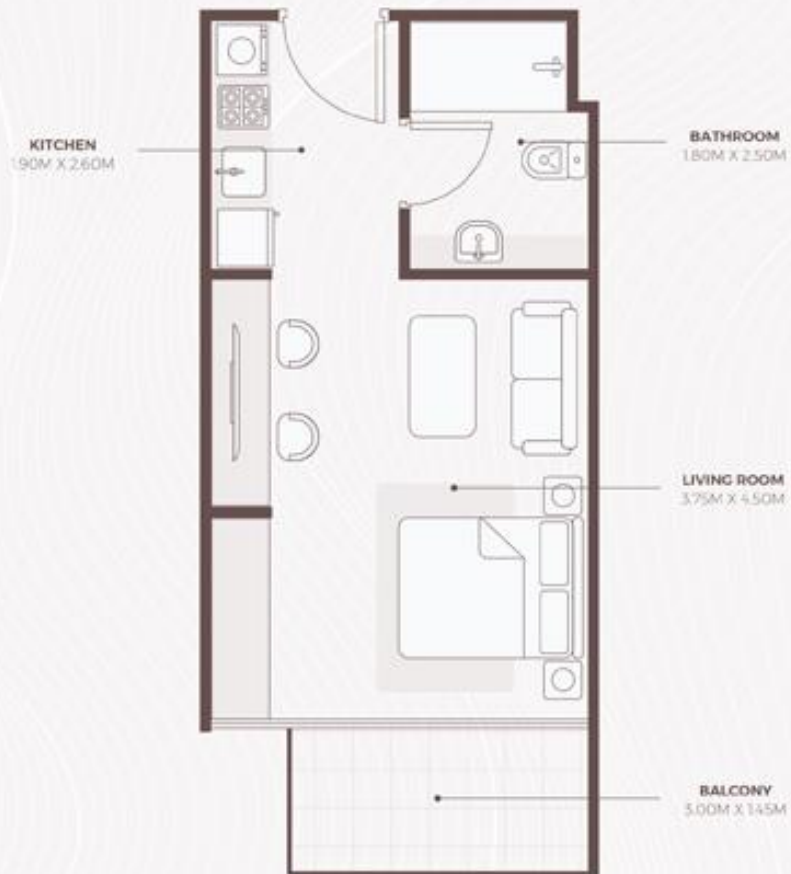

FLOOR PLAN

**2 BEDROOM** TYPE 1

1<sup>ST</sup> TO 8<sup>TH</sup> FLOOR

SUITE AREA: 741.31 SQ.FT

TOTAL AREA: 848.08 SQ.FT

FLOOR PLAN

**STUDIO** TYPE 1

1<sup>ST</sup> TO 8<sup>TH</sup> FLOOR

SUITE AREA: 307.20 SQ.FT

TOTAL AREA: 357.79 SQ.FT

FLOOR PLAN

**1 BEDROOM** TYPE 1

1<sup>ST</sup> TO 8<sup>TH</sup> FLOOR

SUITE AREA: 514.29 SQ.FT  
TOTAL AREA: 588.35 SQ.FT