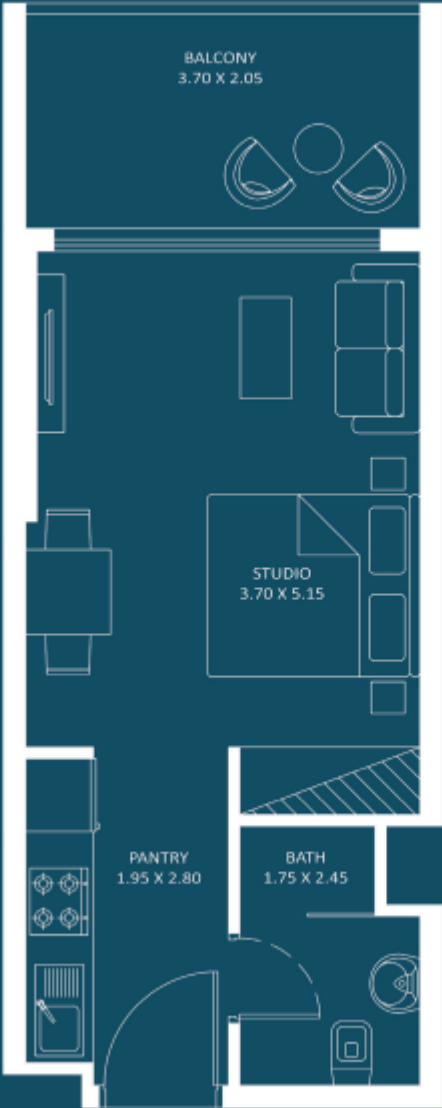

STUDIO

1 BEDROOM

TYPE - A

FEATURES :

- Dual Access Bath

2 BEDROOM

TYPE - A

AREA (Sq.Ft)

Apartment
672 to 680

Balcony
84 to 88

Total
756 to 768

3 BEDROOM

AREA (Sq.Ft)

Apartment
879 to 891

Balcony
267 to 272

Total
1,146 to 1,163