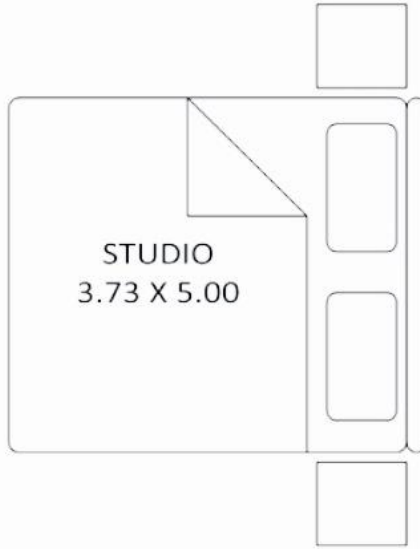

BALCONY
7.49 X 1.60

BALCONY
7.48 X 1.60

LIVING / DINING
3.73 X 4.80

BEDROOM
3.73 X 4.60

KITCHEN
3.20 X 3.05

OFFICE
1.28 X 1.80

DRESS
2.45 X 1.30

POWDER
1.40 X 1.95

BATH
2.85 X 1.95

BALCONY
3.73 X 1.60

STUDIO
3.73 X 5.00

BATH
1.75 X 2.85

PANTRY
1.98 X 2.85