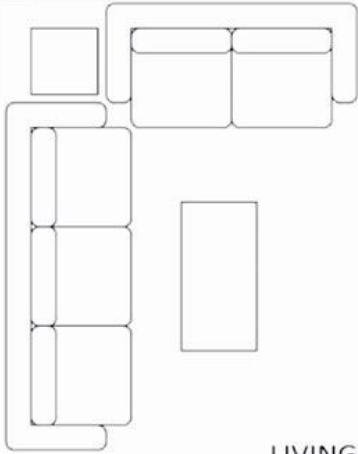

BALCONY
7.49 X 1.60

BALCONY
7.48 X 1.60

LIVING / DINING
3.73 X 4.80

BEDROOM
3.73 X 4.60

KITCHEN
3.20 X 3.05

OFFICE
1.28 X 1.80

DRESS
2.45 X 1.30

POWDER
1.40 X 1.95

BATH
2.85 X 1.95

BALCONY
3.73 X 1.60

STUDIO
3.73 X 5.00

BATH
1.75 X 2.85

PANTRY
1.98 X 2.85