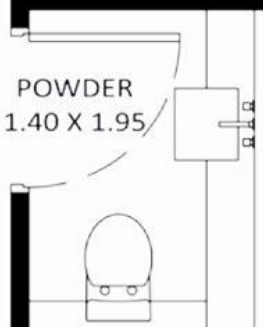

BALCONY
7.49 X 1.60

BALCONY
7.48 X 1.60

LIVING / DINING
3.73 X 4.80

BEDROOM
3.73 X 4.60

KITCHEN
3.20 X 3.05

OFFICE
1.28 X 1.80

DRESS
2.45 X 1.30

POWDER
1.40 X 1.95

BATH
2.85 X 1.95

BALCONY
3.73 X 1.60

STUDIO
3.73 X 5.00

BATH
1.75 X 2.85

PANTRY
1.98 X 2.85