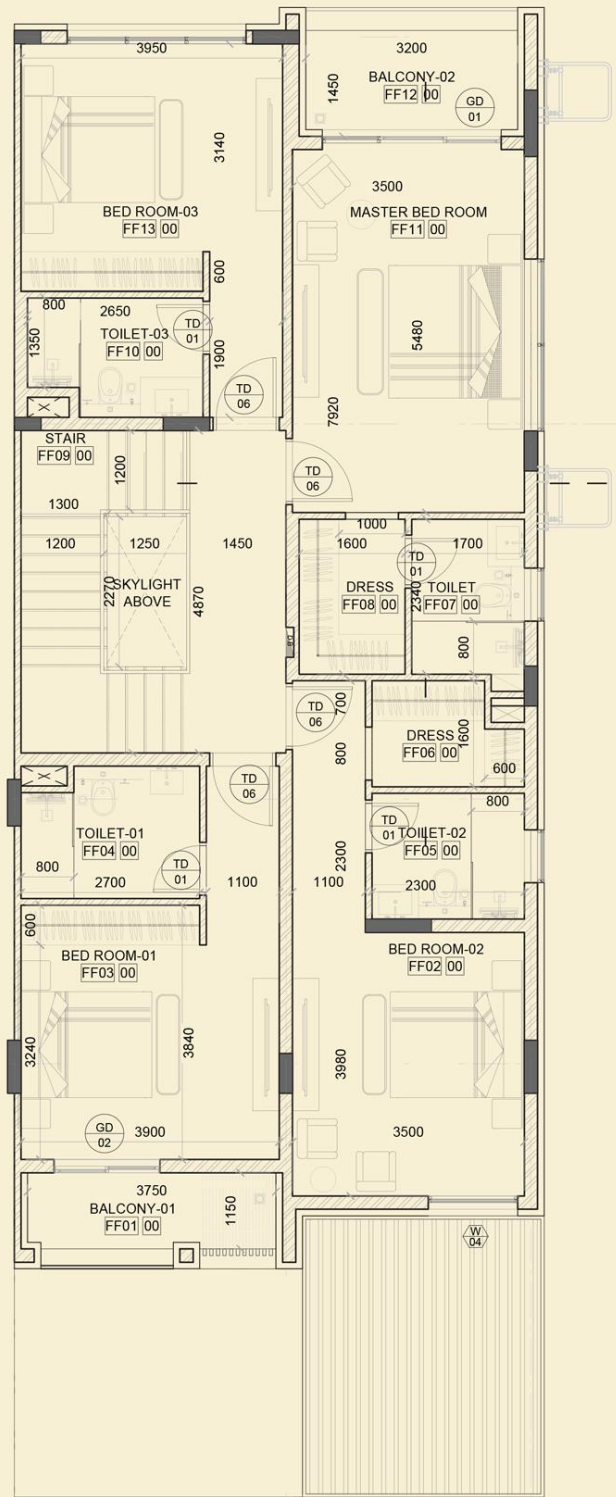

FIRST FLOOR

## Town Villa - B

- No of Rooms: 4
- Plot Area: 1,832 Sq. Ft.
- Built-Up Area: 2,648 Sq. Ft.

## FIRST FLOOR

- No of Rooms: 6
- Plot Area: 6,013 Sq. Ft.
- Built-Up Area: 4,647 Sq. Ft.
- Swimming pool

# Garden Villa

- No of Rooms: 5
- Plot Area: 2,928 Sq. Ft.
- Built-Up Area: 3,136 Sq. Ft.

FIRST FLOOR