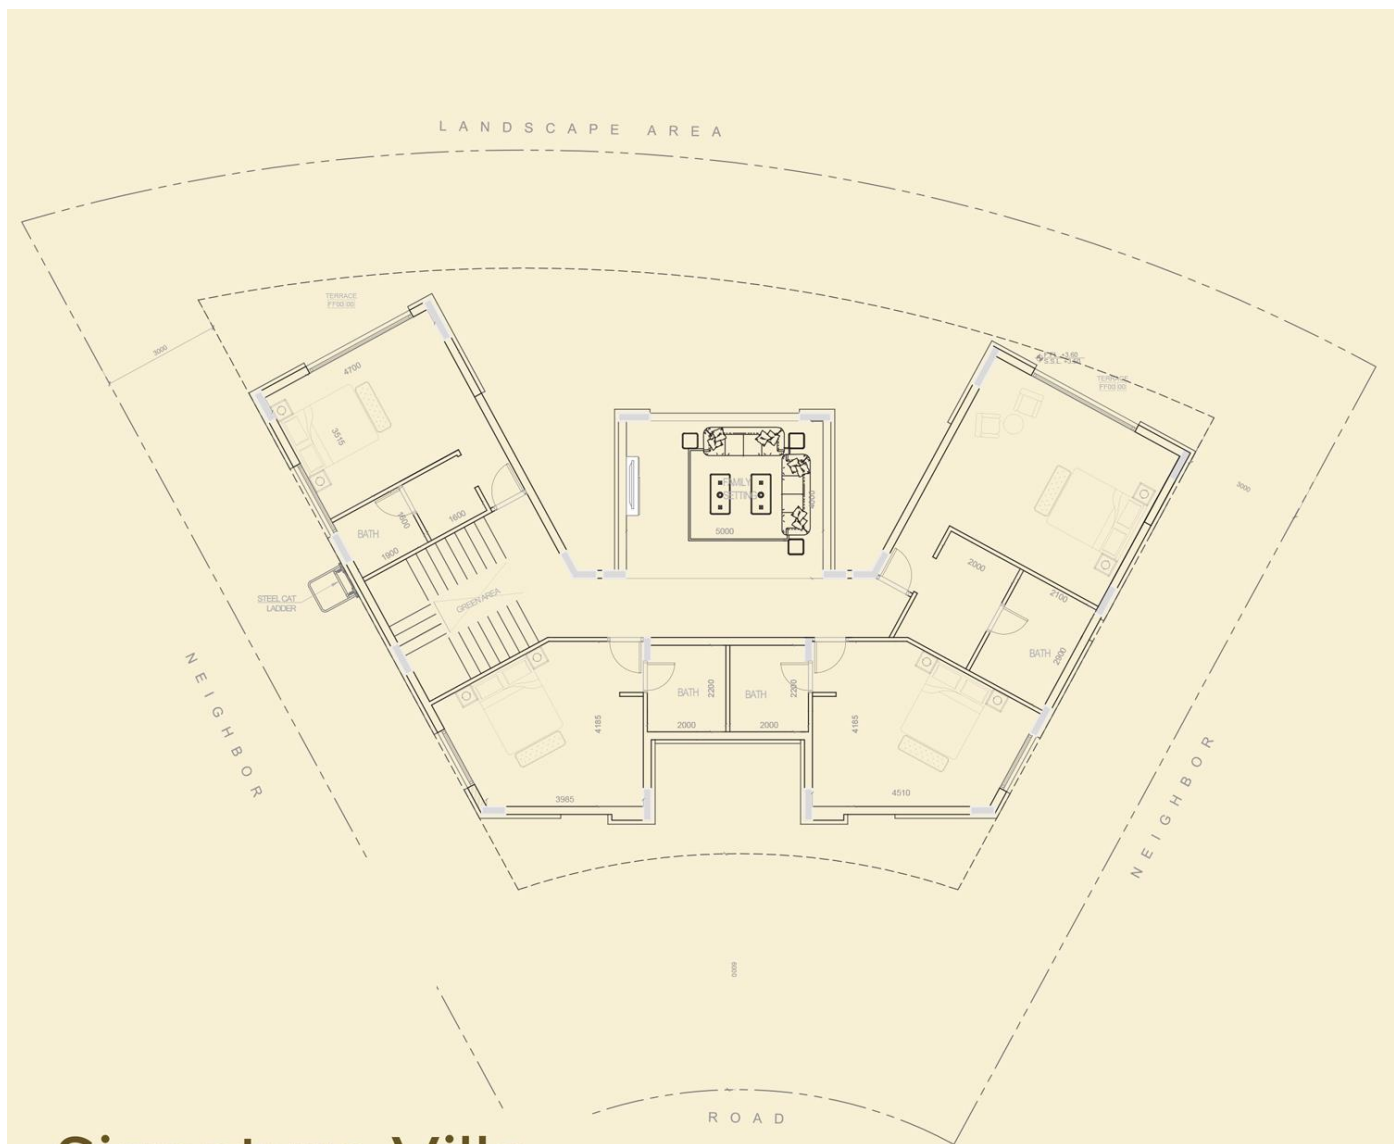

FIRST FLOOR

## Town Villa - B

- No of Rooms: 4
- Plot Area: 1,832 Sq. Ft.
- Built-Up Area: 2,648 Sq. Ft.