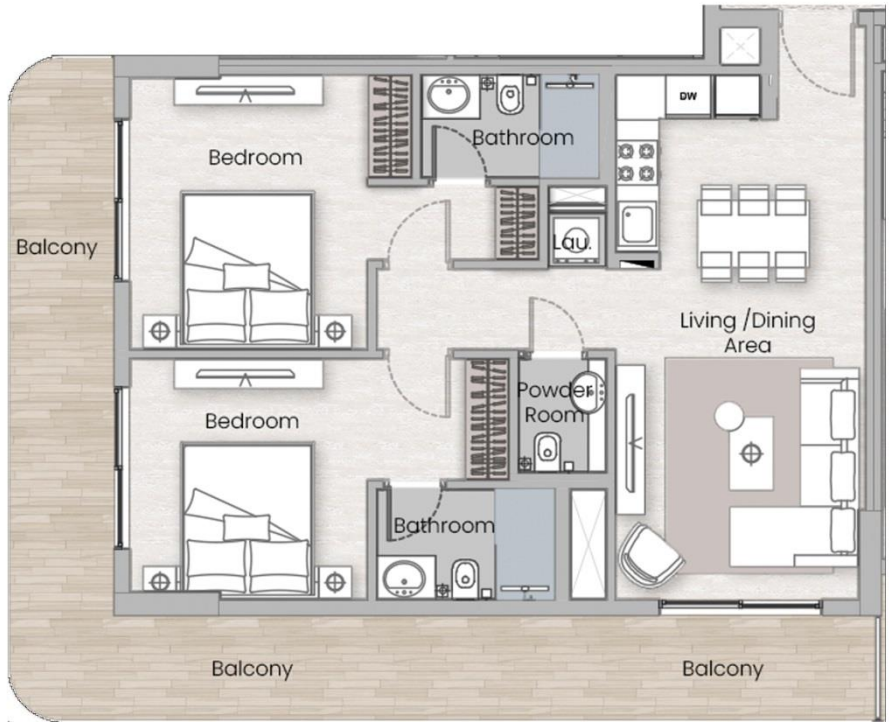

2 BEDROOM

UNIT AREA	972.84 SQ.FT
BALCONY AREA	659.50 SQ.FT
TOTAL AREA	1632.25 SQ.FT

1 BEDROOM

UNIT AREA	612.25 SQ.FT
BALCONY AREA	177.50 SQ.FT
TOTAL AREA	789.75 SQ.FT

STUDIO

UNIT AREA	326.15 SQ.FT
BALCONY AREA	65.23 SQ.FT
TOTAL AREA	391.38 SQ.FT