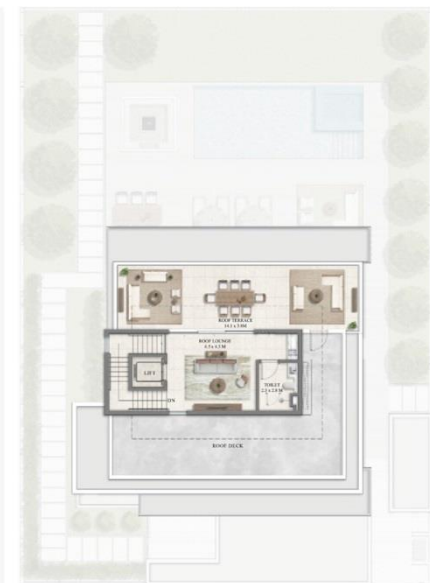

## VILLA 4 BEDROOM HORIZON

### TOTAL AREA

SUITE AREA	4710.82 SQFT	437.65 SQM
GARAGE AREA	745.94 SQFT	69.30 SQM
ENTRY/TERRACE AREA	206.45 SQFT	19.18 SQM
BALCONY AREA	732.27 SQFT	68.03 SQM
TOTAL AREA	6395.48 SQFT	594.16 SQM

GROUND FLOOR

FIRST FLOOR

SECOND FLOOR