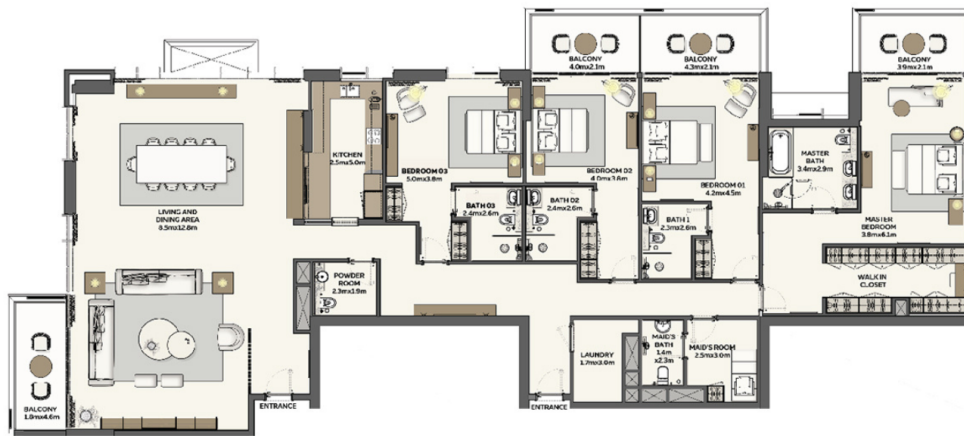

**1 BEDROOM**  
TYPE 1

Net Area starting from:  
78.74 sqm / 847.55 sqft

Balcony Area starting from:  
12.65 sqm / 136.16 sqft

Total Area starting from:  
91.39 sqm / 983.71 sqft

**2 BEDROOM  
TYPE 1**

Net Area starting from:  
118.70 sqm / 1277.68 sqft

Balcony Area starting from:  
9.28 sqm / 99.89 sqft

Total Area starting from:  
127.98 sqm / 1377.57 sqft

**3 BEDROOM**  
TYPE 2

Net Area starting from:  
148.26 sqm / 1595.86 sqft

Balcony Area starting from:  
9.22 sqm / 99.24 sqft

Total Area starting from:  
157.48 sqm / 1695.10 sqft

**4 BEDROOM  
TYPE 1**

Net Area starting from:  
346.92 sqm / 3734.22 sqft

Balcony Area starting from:  
36.19 sqm / 389.55 sqft

Total Area starting from:  
383.11 sqm / 4123.76 sqft