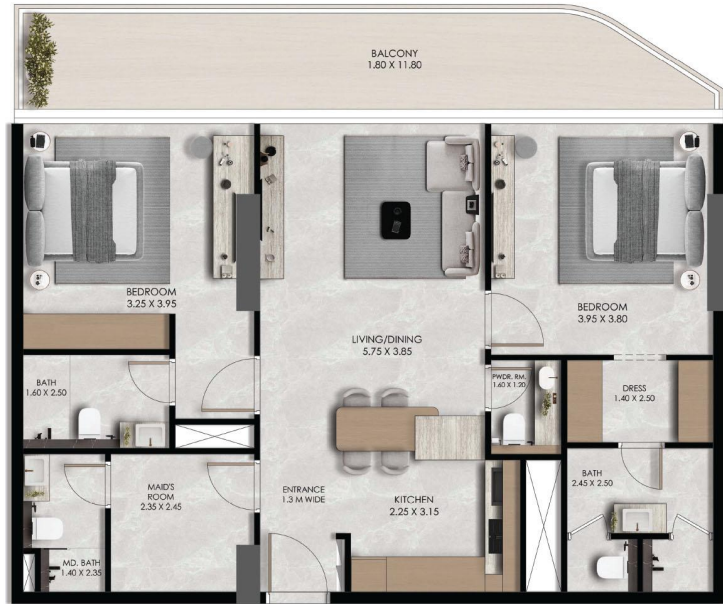

ONE BEDROOM APARTMENT

Suite Area: 702.57 sqft

Terrace Area: 154.14 sqft

Total Area: 856.71 sqft

ONE BEDROOM TYPE 1

STUDIO APARTMENT

Suite Area: 35005 sqft

Terrace Area: 7707 sqft

Total Area: 42712 sqft

STUDIO TYPE 1

TWO BEDROOM APARTMENT

Suite Area: 1043.46 sqft

Terrace Area: 212.05 sqft

Total Area: 1255.51 sqft

TWO BEDROOM TYPE 1

THREE BEDROOM APARTMENT

Suite Area: 14719 sqft

Terrace Area: 454.46 sqft

Total Area: 187164 sqft

THREE BEDROOM TYPE 1