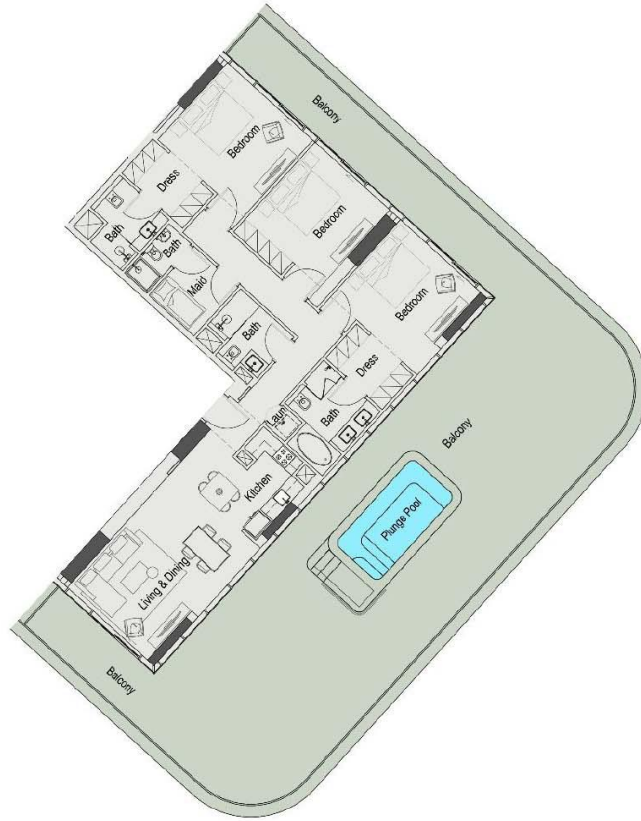

Typical 1 Bed Layout

780 - 3566 SQFT

Typical 3 Bed with Pool Layout

2961 - 3972 SQFT

Typical 4 Bed Duplex with Pool Layout

3201 - 3851 SQFT

Typical 2 Bed Layout

1172 - 3115 SQFT

Typical Studio Layout

423 - 590 SQFT